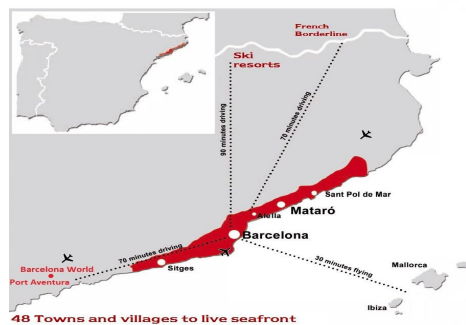

Barcelona Coast, the best place to live
Over 2,500 hours of sun per year

48 Towns and villages to live seafrent