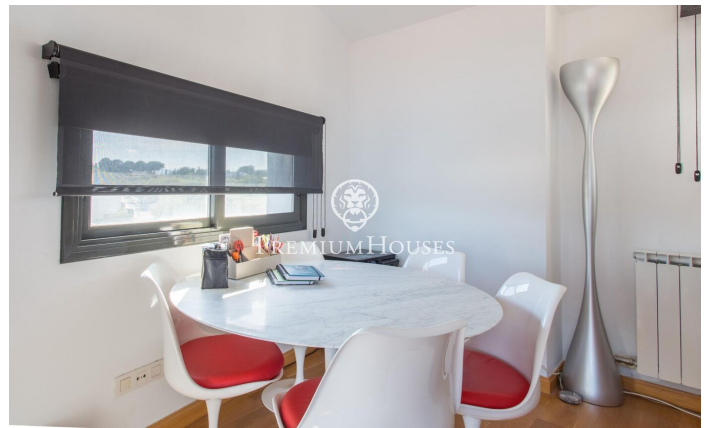

Barcelona Coast, the best place to live
Over 2,500 hours of sun per year

48 Towns and villages to live seafrent

Contact us for more information or to arrange a viewing

Tel: +34 93 798 88 99

info@premiumhouses.com

www.premiumhouses.es