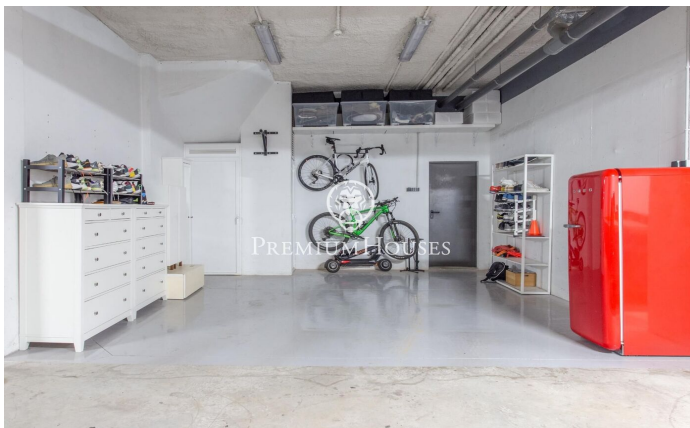

Barcelona Coast, the best place to live
Over 2,500 hours of sun per year

48 Towns and villages to live seafrent

Contact us for more information or to arrange a viewing

Tel: +34 93 798 88 99

info@premiumhouses.com

www.premiumhouses.es