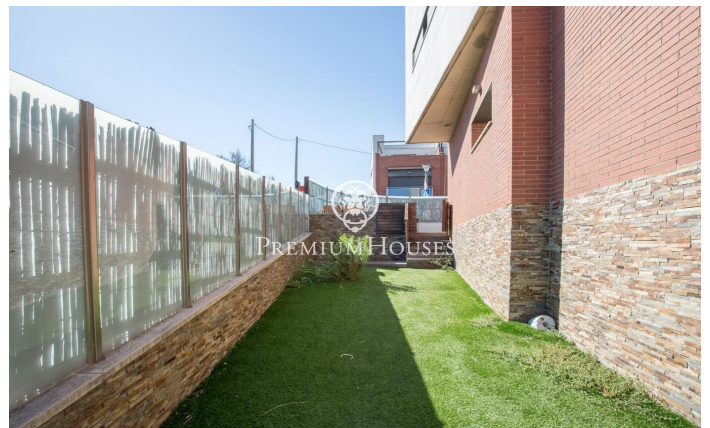

Barcelona Coast, the best place to live
Over 2,500 hours of sun per year

48 Towns and villages to live seafrent

Contact us for more information or to arrange a viewing

Tel: +34 93 798 88 99

info@premiumhouses.com

www.premiumhouses.es