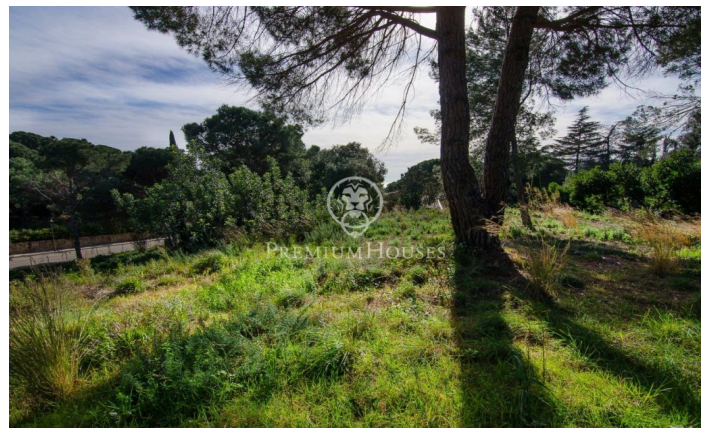

Barcelona Coast, the best place to live
Over 2,500 hours of sun per year

Contact us for more information or to arrange a viewing

Tel: +34 93 798 88 99

info@premiumhouses.com

www.premiumhouses.es