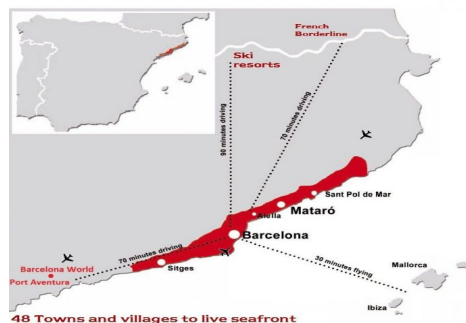

Barcelona Coast, the best place to live
Over 2,500 hours of sun per year