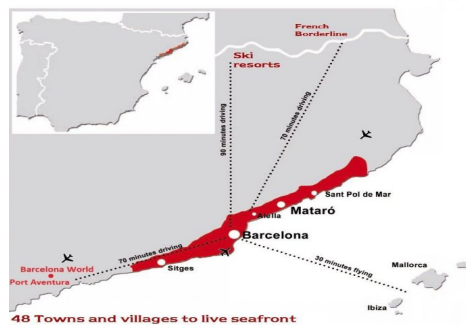

Barcelona Coast, the best place to live
Over 2,500 hours of sun per year

48 Towns and villages to live seafont