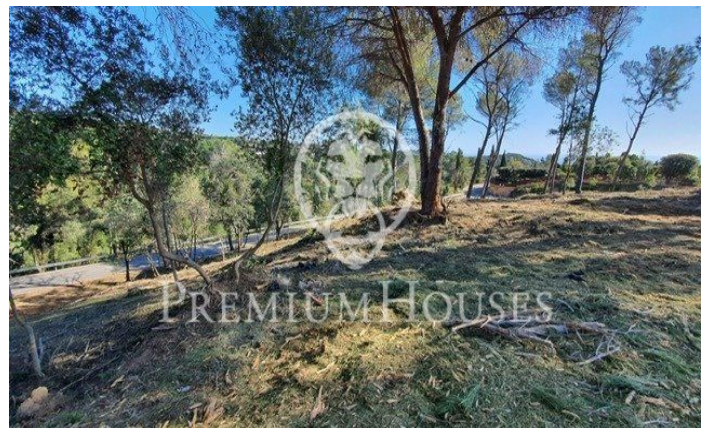

Contact us for more information or to arrange a viewing

Tel: +34 93 798 88 99

info@premiumhouses.com

www.premiumhouses.es