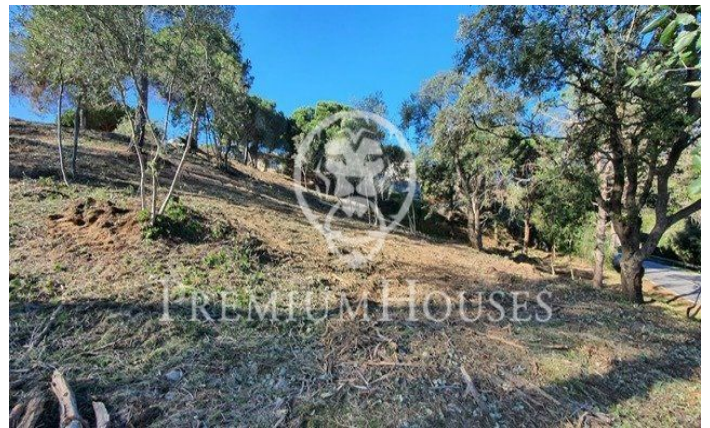

Contact us for more information or to arrange a viewing

Tel: +34 93 798 88 99

info@premiumhouses.com

www.premiumhouses.es