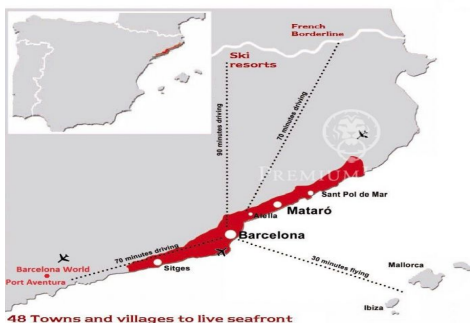

Barcelona Coast, the best place to live
Over 2,500 hours of sun per year