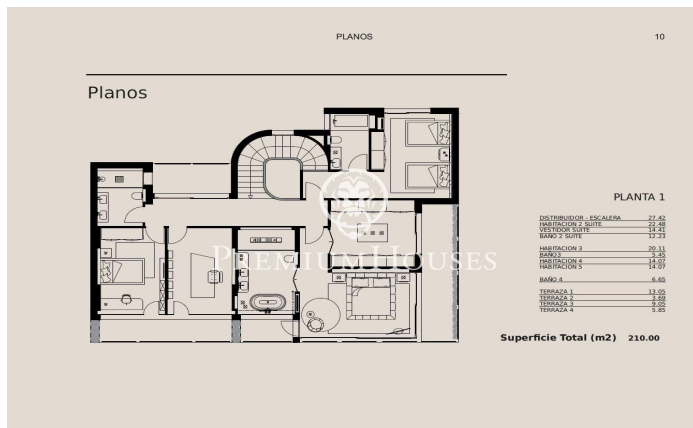

Barcelona Coast, the best place to live
Over 2,500 hours of sun per year

French Borderline
Ski resorts
Barcelona
Mataró
Sitges
Barcelona World
Port Aventura
75 minutes Sitges
30 minutes Sitges
20 minutes Port
Mallorca
Ibiza

48 Towns and villages to live seafront