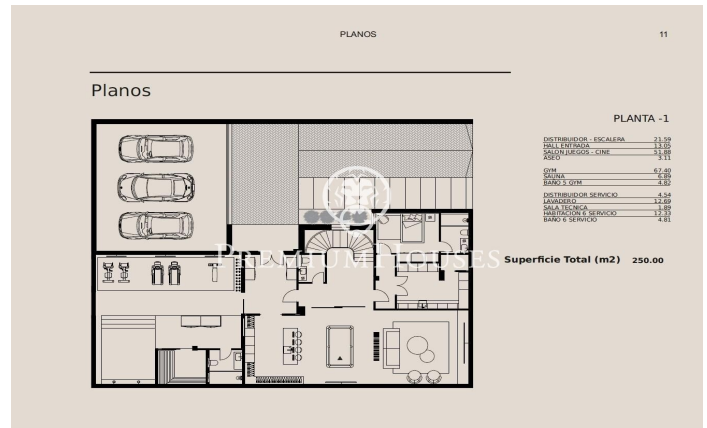

New construction project in Sant Andreu de Llavaneres

Ref: PH103178

Sant Andreu de Llavaneres / Maresme/Barcelona Costa Norte

We present this magnificent new construction project, located in Rocaferrera, one of the most exclusive urbanisations in Catalonia. Only 35 km from Barcelona and located between the sea and the mountains, Sant Andreu de Llavaneres enjoys a privileged climate all year round, offering excellent sports facilities such as the golf club, the marina and a wonderful gastronomy. This exclusive setting, with stunning sea views, is complemented by a wooded environment that provides tranquillity, privacy and luxury. The house is designed for use and enjoyment, fulfilling all the comforts you can imagine. The 2100 m² plot is home to a 670 m² built home, including terraces, garden, swimming pool, paddle tennis court and all with unrivalled sea views. The house consists of three floors: semi-basement, ground floor and upper floor, and includes a living-dining room, kitchen, laundry room, 6 suites with their 6 complete bathrooms, 2 toilets, games room and cinema, wine cellar, gymnasium, sauna and indoor swimming pool, as well as a large garage, garden and outdoor swimming pool. The exceptional qualities of first level in taps, kitchen, pavement, Italian design that accentuates or highlights each piece in each of its rooms stand out. A dream house where you can enjoy wonderful moments wit...

PLANOS 09

Planos

PLANTA 0	
RECORRIDOR	11,49
BANYS I ENTORRATS	11,41
SALA I HAITATIPS	18,21
HALL I ESCALERA	7,88
SALA	3,48
SALON, COMEDOR	33,83
COCCINA	20,10

Superfície Total (m2) 210,00

Barcelona Coast, the best place to live
Over 2,500 hours of sun per year