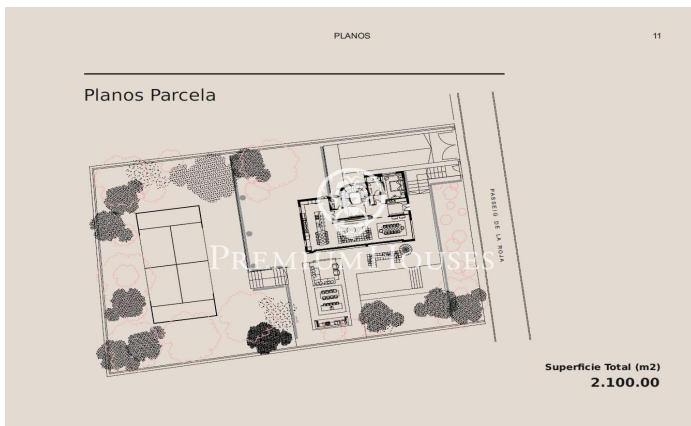

New construction project in Sant Andreu de Llavaneres

Ref: PH103178

Sant Andreu de Llavaneres / Maresme/Barcelona Costa Norte

We present this magnificent new construction project, located in Rocaferrera, one of the most exclusive urbanisations in Catalonia. Only 35 km from Barcelona and located between the sea and the mountains, Sant Andreu de Llavaneres enjoys a privileged climate all year round, offering excellent sports facilities such as the golf club, the marina and a wonderful gastronomy. This exclusive setting, with stunning sea views, is complemented by a wooded environment that provides tranquillity, privacy and luxury. The house is designed for use and enjoyment, fulfilling all the comforts you can imagine. The 2100 m² plot is home to a 670 m² built home, including terraces, garden, swimming pool, paddle tennis court and all with unrivalled sea views. The house consists of three floors: semi-basement, ground floor and upper floor, and includes a living-dining room, kitchen, laundry room, 6 suites with their 6 complete bathrooms, 2 toilets, games room and cinema, wine cellar, gymnasium, sauna and indoor swimming pool, as well as a large garage, garden and outdoor swimming pool. The exceptional qualities of first level in taps, kitchen, pavement, Italian design that accentuates or highlights each piece in each of its rooms stand out. A dream house where you can enjoy wonderful moments wit...

PLANOS 09

Planos

PLANTA 0	
RECORRIDOR	11,49
BANYS I ENTORRATS	11,41
SALA I HAITATIPS	18,21
HALL I ESCALERA	7,88
SALA	3,48
SALON, COMEDOR	33,83
COCCINA	20,10

Superfície Total (m2) 210,00

Barcelona Coast, the best place to live
Over 2,500 hours of sun per year