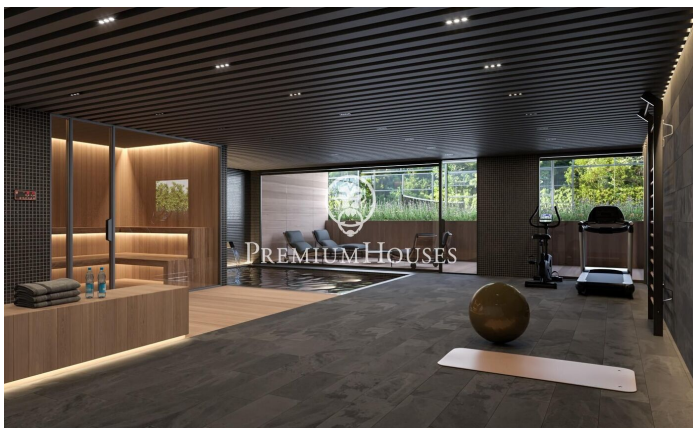

PLANOS 09

Planos

PLANTA 0

RECORRIDOR	11,49
BANYS, INYERIDORS I ENTOROS	11,41
SALA I HAITATOS	18,22
HALL I ESCALERA	7,48
SALA	3,48
SALON, COMEDOR	33,83
COCINA	20,10

Superfície Total (m2) 210,00