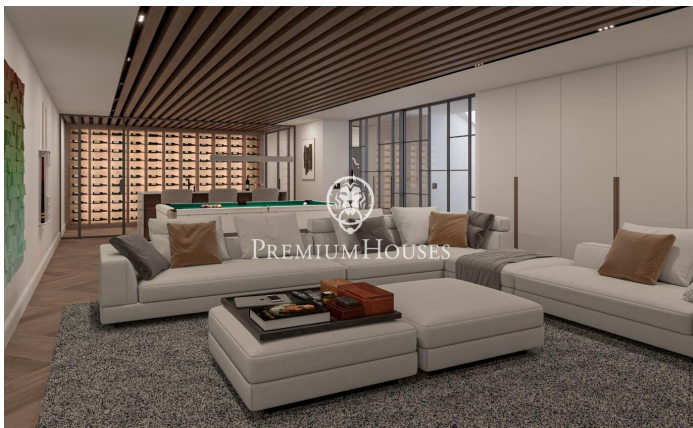

PLANOS 09

Planos

PLANTA 0

RECORRIDOR	11,49
BANYS, INYERIDORS I ENTOROS	11,41
SALA I HAITATOS	18,22
HALL I ESCALERA	7,48
SALA	3,48
SALON, COMEDOR	33,83
COCINA	20,10

Superfície Total (m2) 210,00