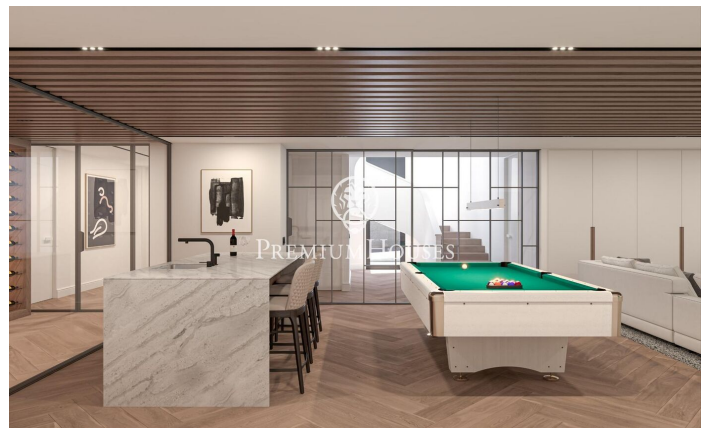

PLANOS 09

Planos

PLANTA 0

RECORRIDOR	11,49
BANYS, INYERIDORS I ENTOROS	11,41
SALA I HAITATOS	18,22
HALL I ESCALERA	7,48
SALA	3,48
SALON, COMEDOR	33,83
COCINA	20,10

Superfície Total (m2) 210,00