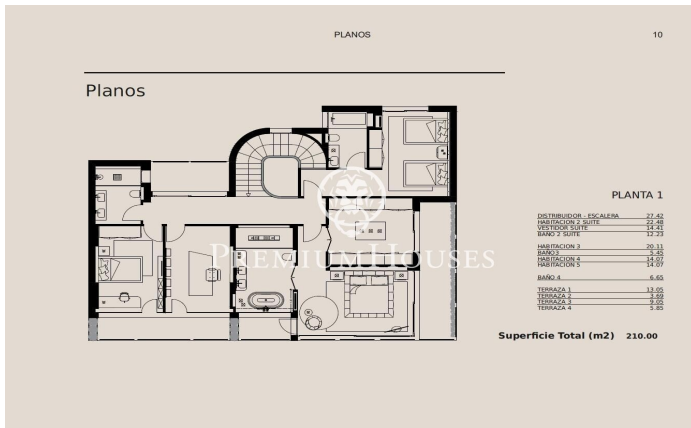

New construction project in Sant Andreu de Llavaneres

Ref: PH103178

Sant Andreu de Llavaneres / Maresme/Barcelona Costa Norte

We present this magnificent new construction project, located in Rocaferrera, one of the most exclusive urbanisations in Catalonia. Only 35 km from Barcelona and located between the sea and the mountains, Sant Andreu de Llavaneres enjoys a privileged climate all year round, offering excellent sports facilities such as the golf club, the marina and a wonderful gastronomy. This exclusive setting, with stunning sea views, is complemented by a wooded environment that provides tranquillity, privacy and luxury. The house is designed for use and enjoyment, fulfilling all the comforts you can imagine. The 2100 m² plot is home to a 670 m² built home, including terraces, garden, swimming pool, paddle tennis court and all with unrivalled sea views. The house consists of three floors: semi-basement, ground floor and upper floor, and includes a living-dining room, kitchen, laundry room, 6 suites with their 6 complete bathrooms, 2 toilets, games room and cinema, wine cellar, gymnasium, sauna and indoor swimming pool, as well as a large garage, garden and outdoor swimming pool. The exceptional qualities of first level in taps, kitchen, pavement, Italian design that accentuates or highlights each piece in each of its rooms stand out. A dream house where you can enjoy wonderful moments wit...

PLANOS 09

Planos

PLANTA 0	
RECORRIDOR	11,49
BANYS I ENTORRATS	11,41
SALA I HAITATIPS	18,21
HALL I ESCALERA	7,88
SALA	3,48
SALON, COMEDOR	33,83
COCCINA	20,10

Superfície Total (m2) 210,00

Barcelona Coast, the best place to live
Over 2,500 hours of sun per year