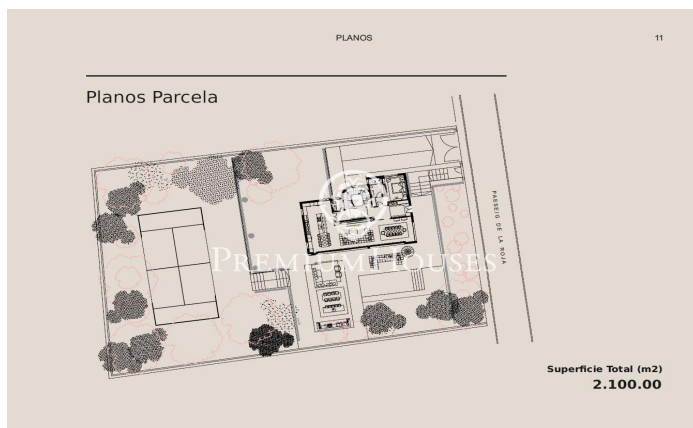

Barcelona Coast, the best place to live
Over 2,500 hours of sun per year

French Borderline
Ski resorts
Barcelona
Mataró
Sitges
Barcelona World
Port Aventura
75 minutes Sitges
30 minutes Sitges
20 minutes Port
Mallorca
Ibiza

48 Towns and villages to live seafront