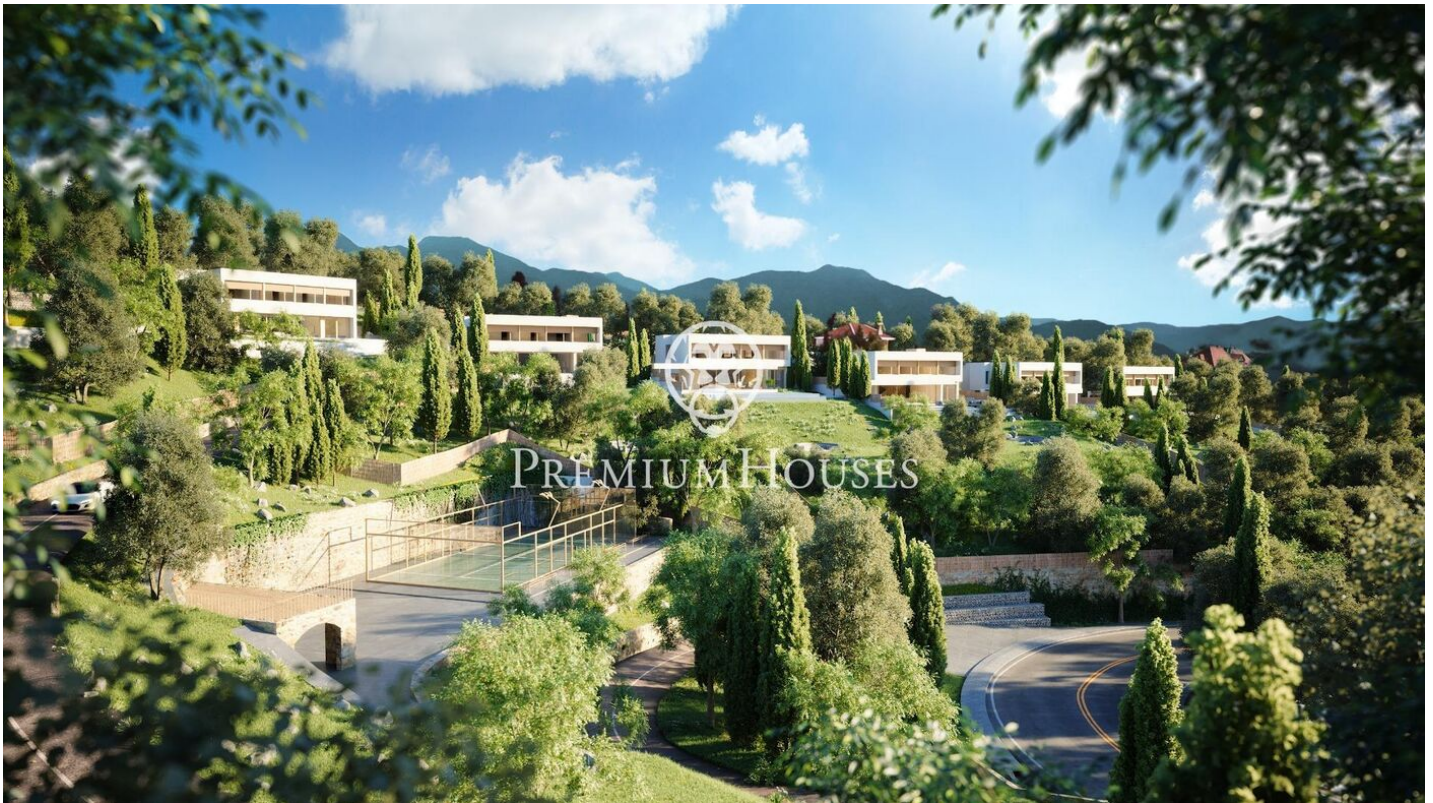

## Exclusive new build houses with frontal sea views

Ref: PH102987

### **Sant Andreu de Llavaneres / Maresme/Barcelona Costa Norte**

We present the most exclusive private residential complex with sea views in Sant Andreu de Llavaneres. Luxury and discretion define it! Discover the only luxury residential complex located in a private gated community, with stunning sea views. Located just five minutes from the charming village of Sant Andreu de Llavaneres, these properties are the perfect retreat for those seeking tranquility and elegance. Sant Andreu de Llavaneres is a privileged town, famous for its microclimate that makes it a perfect place to enjoy the sun all year round. Here you will find first-class golf courses, the exclusive El Balis yacht harbour, as well as tennis and paddle tennis clubs to satisfy the most demanding. In addition, its varied gastronomic offer will allow you to enjoy a unique culinary experience. And best of all, you are only 30 minutes away from Barcelona, where you can enjoy its rich cultural and gastronomic offer. Don't miss the opportunity to live in a place where luxury and nature meet! With a total surface area of 19.810m<sup>2</sup>, this residential complex of 6 single-family houses, each with a private garden and spectacular sea views. On entering the complex, we are greeted by a pleasant stroll through magnificent trees and low maintenance Mediterranean vegetation that leads direct...