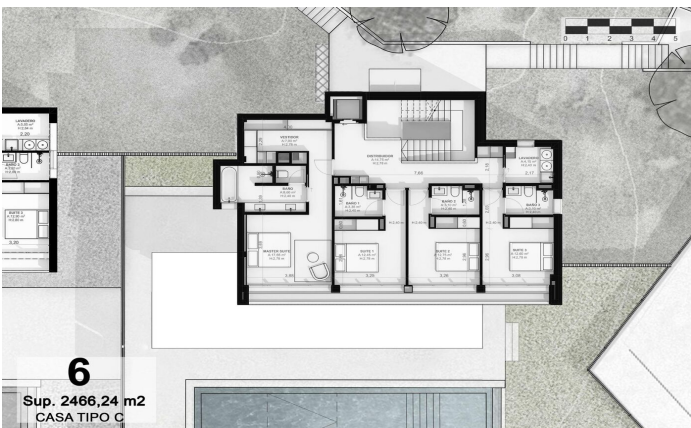

Exclusive new build houses with frontal sea views

Ref: PH102987

OBRA / NUEVA CAN GUITART

Sant Andreu de Llavaneres / Maresme/Barcelona Costa Norte

We present the most exclusive private residential complex with sea views in Sant Andreu de Llavaneres. Luxury and discretion define it! Discover the only luxury residential complex located in a private gated community, with stunning sea views. Located just five minutes from the charming village of Sant Andreu de Llavaneres, these properties are the perfect retreat for those seeking tranquillity and elegance. Sant Andreu de Llavaneres is a privileged town, famous for its microclimate that makes it a perfect place to enjoy the sun all year round. Here you will find first-class golf courses, the exclusive El Balis yacht harbour, as well as tennis and paddle tennis clubs to satisfy the most demanding. In addition, its varied gastronomic offer will allow you to enjoy a unique culinary experience. And best of all, you are only 30 minutes away from Barcelona, where you can enjoy its rich cultural and gastronomic offer. Don't miss the opportunity to live in a place where luxury and nature meet! With a total surface area of 19.810m², this residential complex of 6 single-family houses, each with a private garden and spectacular sea views. On entering the complex, we are greeted by a pleasant stroll through magnificent trees and low maintenance Mediterranean vegetation that leads direct...

Sup. 2466,24 m2
CASA TIPO C

Sup. 2466,24 m2
CASA TIPO C

Barcelona Coast, the best place to live
Over 2,500 hours of sun per year