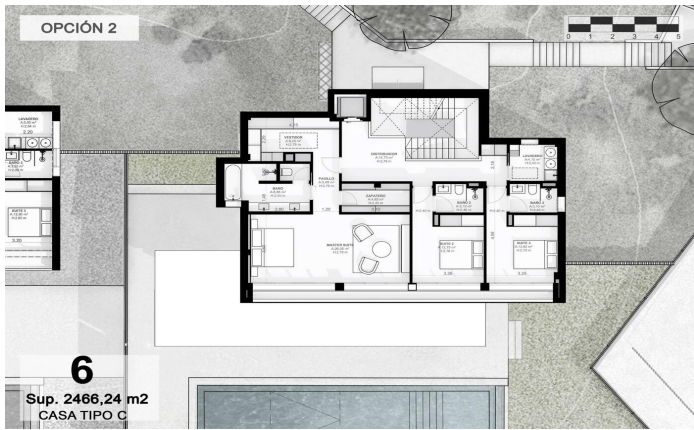

Exclusive new build houses with frontal sea views

Ref: PH102987

OBRA / NUEVA CAN GUITART

Sant Andreu de Llavaneres / Maresme/Barcelona Costa Norte

We present the most exclusive private residential complex with sea views in Sant Andreu de Llavaneres. Luxury and discretion define it! Discover the only luxury residential complex located in a private gated community, with stunning sea views. Located just five minutes from the charming village of Sant Andreu de Llavaneres, these properties are the perfect retreat for those seeking tranquillity and elegance. Sant Andreu de Llavaneres is a privileged town, famous for its microclimate that makes it a perfect place to enjoy the sun all year round. Here you will find first-class golf courses, the exclusive El Balis yacht harbour, as well as tennis and paddle tennis clubs to satisfy the most demanding. In addition, its varied gastronomic offer will allow you to enjoy a unique culinary experience. And best of all, you are only 30 minutes away from Barcelona, where you can enjoy its rich cultural and gastronomic offer. Don't miss the opportunity to live in a place where luxury and nature meet! With a total surface area of 19.810m², this residential complex of 6 single-family houses, each with a private garden and spectacular sea views. On entering the complex, we are greeted by a pleasant stroll through magnificent trees and low maintenance Mediterranean vegetation that leads direct...

Sup. 2466,24 m2
CASA TIPO C

Sup. 2466,24 m2
CASA TIPO C

Barcelona Coast, the best place to live
Over 2,500 hours of sun per year