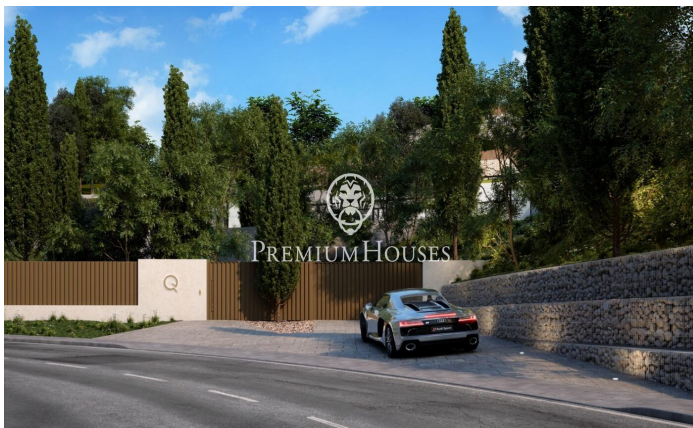

Exclusive new build houses with frontal sea views

Ref: PH102987

OBRA / NUEVA CAN GUITART

Sant Andreu de Llavaneres / Maresme/Barcelona Costa Norte

We present the most exclusive private residential complex with sea views in Sant Andreu de Llavaneres. Luxury and discretion define it! Discover the only luxury residential complex located in a private gated community, with stunning sea views. Located just five minutes from the charming village of Sant Andreu de Llavaneres, these properties are the perfect retreat for those seeking tranquillity and elegance. Sant Andreu de Llavaneres is a privileged town, famous for its microclimate that makes it a perfect place to enjoy the sun all year round. Here you will find first-class golf courses, the exclusive El Balis yacht harbour, as well as tennis and paddle tennis clubs to satisfy the most demanding. In addition, its varied gastronomic offer will allow you to enjoy a unique culinary experience. And best of all, you are only 30 minutes away from Barcelona, where you can enjoy its rich cultural and gastronomic offer. Don't miss the opportunity to live in a place where luxury and nature meet! With a total surface area of 19.810m², this residential complex of 6 single-family houses, each with a private garden and spectacular sea views. On entering the complex, we are greeted by a pleasant stroll through magnificent trees and low maintenance Mediterranean vegetation that leads direct...

Sup. 2466,24 m2
CASA TIPO C

Sup. 2466,24 m2
CASA TIPO C

Barcelona Coast, the best place to live
Over 2,500 hours of sun per year