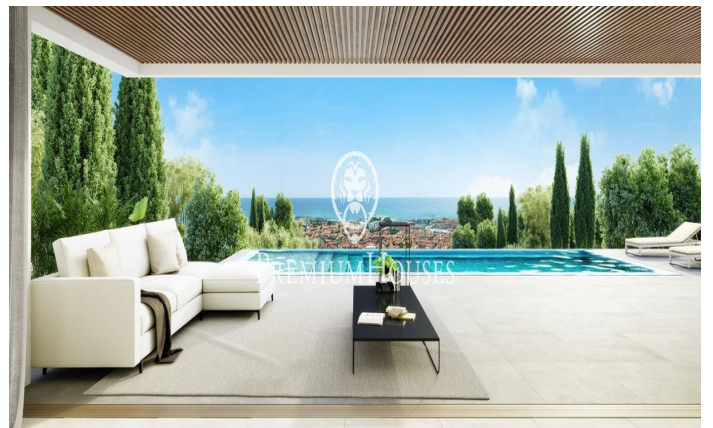

Exclusive new build houses with frontal sea views

Ref: PH102987

OBRA / NUEVA CAN GUITART

Sant Andreu de Llavaneres / Maresme/Barcelona Costa Norte

We present the most exclusive private residential complex with sea views in Sant Andreu de Llavaneres. Luxury and discretion define it! Discover the only luxury residential complex located in a private gated community, with stunning sea views. Located just five minutes from the charming village of Sant Andreu de Llavaneres, these properties are the perfect retreat for those seeking tranquillity and elegance. Sant Andreu de Llavaneres is a privileged town, famous for its microclimate that makes it a perfect place to enjoy the sun all year round. Here you will find first-class golf courses, the exclusive El Balis yacht harbour, as well as tennis and paddle tennis clubs to satisfy the most demanding. In addition, its varied gastronomic offer will allow you to enjoy a unique culinary experience. And best of all, you are only 30 minutes away from Barcelona, where you can enjoy its rich cultural and gastronomic offer. Don't miss the opportunity to live in a place where luxury and nature meet! With a total surface area of 19.810m², this residential complex of 6 single-family houses, each with a private garden and spectacular sea views. On entering the complex, we are greeted by a pleasant stroll through magnificent trees and low maintenance Mediterranean vegetation that leads direct...

Sup. 2466,24 m2
CASA TIPO C

Sup. 2466,24 m2
CASA TIPO C

Barcelona Coast, the best place to live
Over 2,500 hours of sun per year