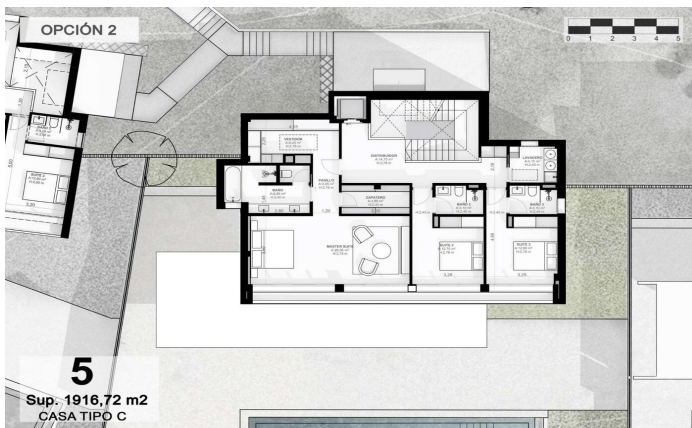

Contact us for more information or to arrange a viewing

Tel: +34 93 798 88 99

info@premiumhouses.com

www.premiumhouses.es