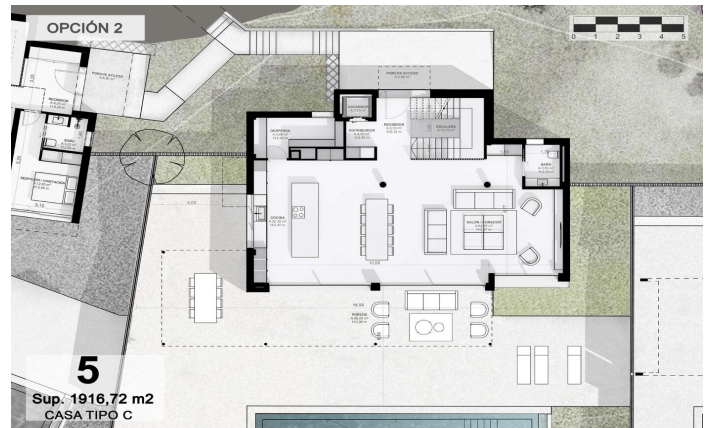

Contact us for more information or to arrange a viewing

Tel: +34 93 798 88 99

info@premiumhouses.com

www.premiumhouses.es