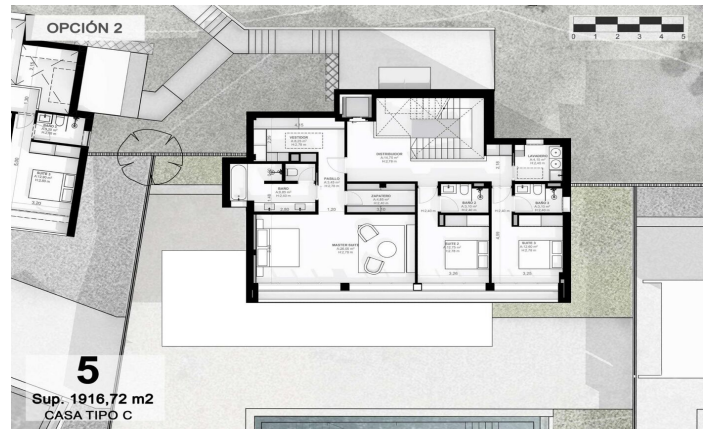

Barcelona Coast, the best place to live
Over 2,500 hours of sun per year