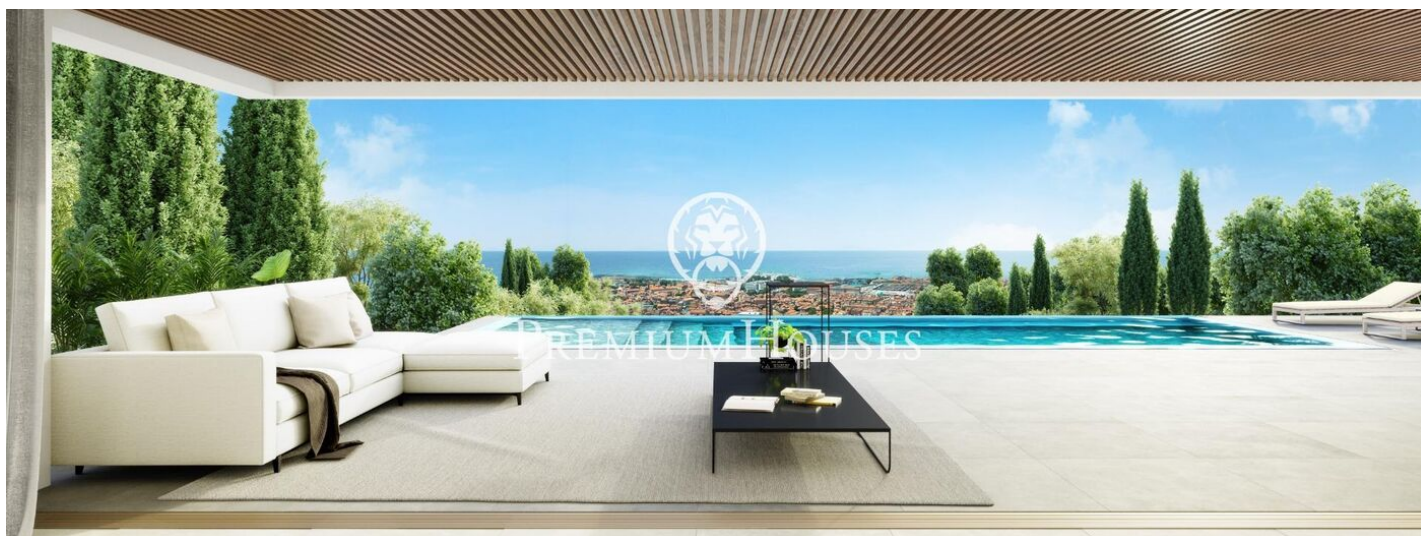

Exclusive new build houses with frontal sea views

Ref: PH102986

Sant Andreu de Llavaneres / Maresme/Barcelona Costa Norte

We present the most exclusive private residential complex with sea views in Sant Andreu de Llavaneres. Luxury and discretion define it! Discover the only luxury residential complex located in a private gated community, with stunning sea views. Located just five minutes from the charming village of Sant Andreu de Llavaneres, these properties are the perfect retreat for those seeking tranquillity and elegance. Sant Andreu de Llavaneres is a privileged town, famous for its microclimate that makes it a perfect place to enjoy the sun all year round. Here you will find first-class golf courses, the exclusive El Balis yacht harbour, as well as tennis and paddle tennis clubs to satisfy the most demanding. In addition, its varied gastronomic offer will allow you to enjoy a unique culinary experience. And best of all, you are only 30 minutes away from Barcelona, where you can enjoy its rich cultural and gastronomic offer. Don't miss the opportunity to live in a place where luxury and nature meet! With a total surface area of 19.810m², this residential complex of 6 single-family houses, each with a private garden and spectacular sea views. On entering the complex, we are greeted by a pleasant stroll through magnificent trees and low maintenance Mediterranean vegetation that leads direct...