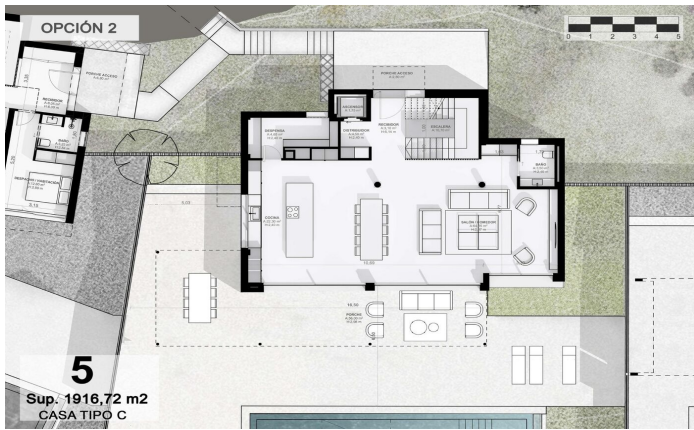

Barcelona Coast, the best place to live
Over 2,500 hours of sun per year