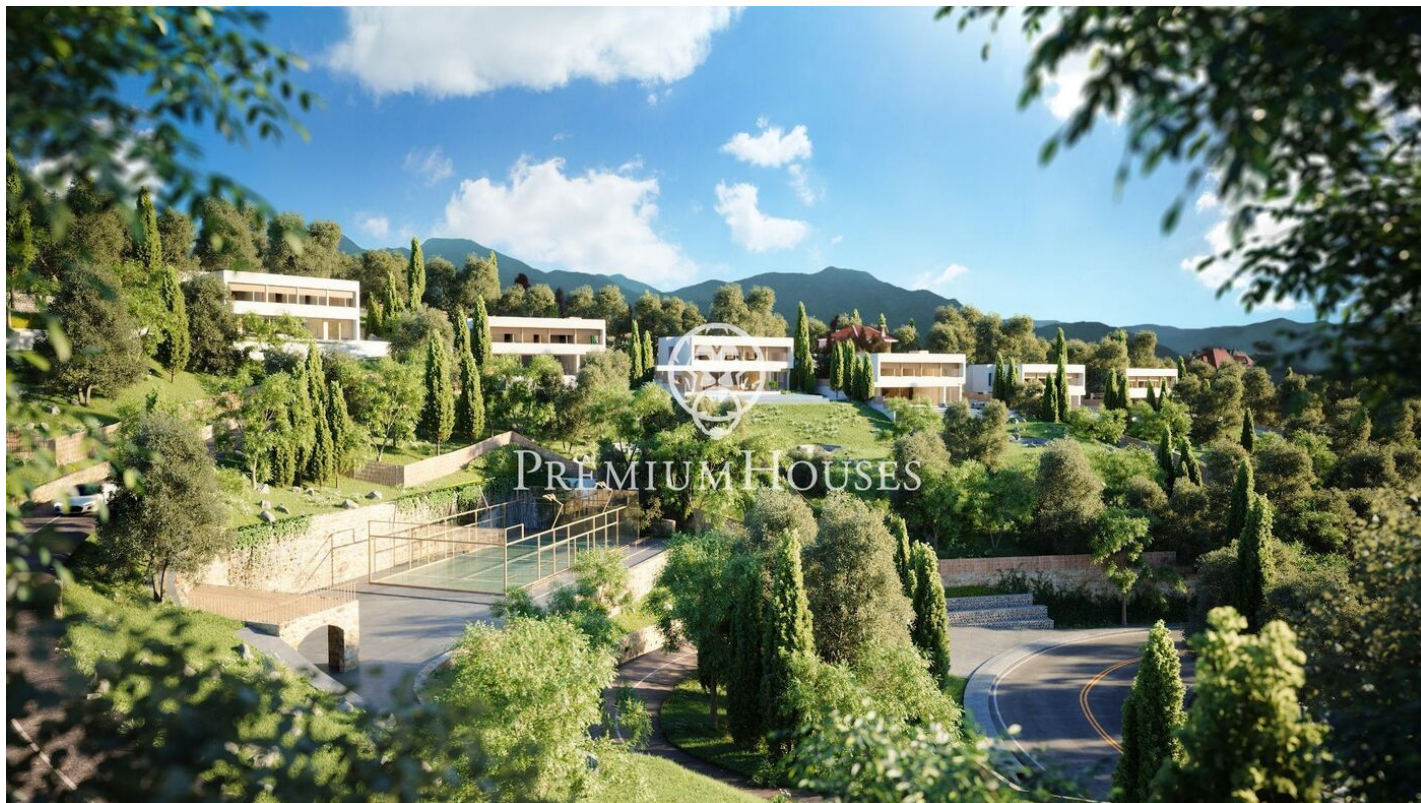

Exclusive new build houses with frontal sea views

Ref: PH102985

Sant Andreu de Llavaneres / Maresme/Barcelona Costa Norte

We present the most exclusive private residential complex with sea views in Sant Andreu de Llavaneres. Luxury and discretion define it! Discover the only luxury residential complex located in a private gated community, with stunning sea views. Located just five minutes from the charming village of Sant Andreu de Llavaneres, these properties are the perfect retreat for those seeking tranquility and elegance. Sant Andreu de Llavaneres is a privileged town, famous for its microclimate that makes it a perfect place to enjoy the sun all year round. Here you will find first-class golf courses, the exclusive El Balis yacht harbour, as well as tennis and paddle tennis clubs to satisfy the most demanding. In addition, its varied gastronomic offer will allow you to enjoy a unique culinary experience. And best of all, you are only 30 minutes away from Barcelona, where you can enjoy its rich cultural and gastronomic offer. Don't miss the opportunity to live in a place where luxury and nature meet! With a total surface area of 19.810m², this residential complex of 6 single-family houses, each with a private garden and spectacular sea views. On entering the complex, we are greeted by a pleasant stroll through magnificent trees and low maintenance Mediterranean vegetation that leads direct...