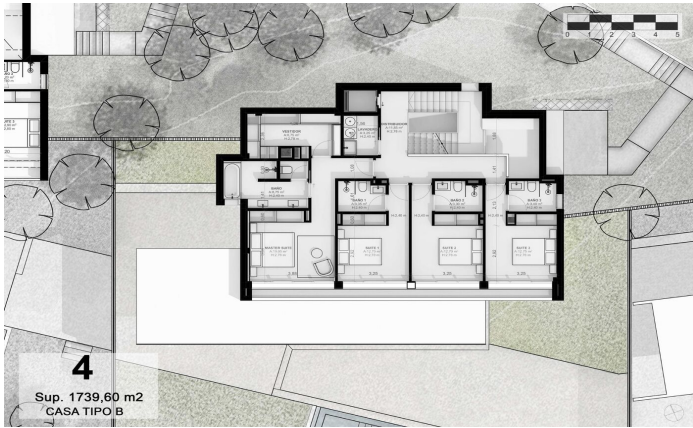

Barcelona Coast, the best place to live
Over 2,500 hours of sun per year

Contact us for more information or to arrange a viewing

Tel: +34 93 798 88 99

info@premiumhouses.com

www.premiumhouses.es