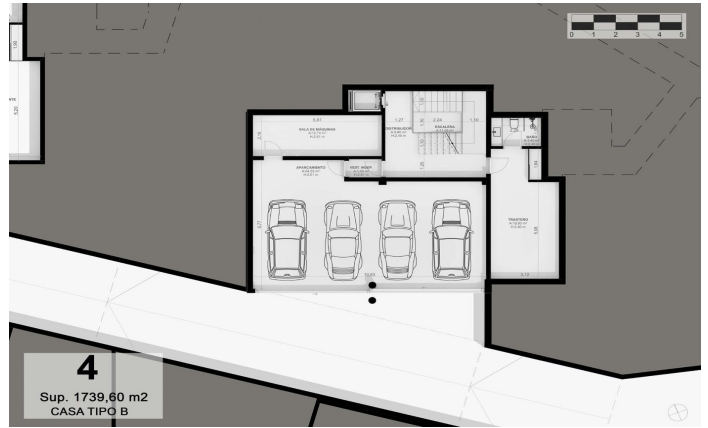

Barcelona Coast, the best place to live
Over 2,500 hours of sun per year

Contact us for more information or to arrange a viewing

Tel: +34 93 798 88 99

info@premiumhouses.com

www.premiumhouses.es