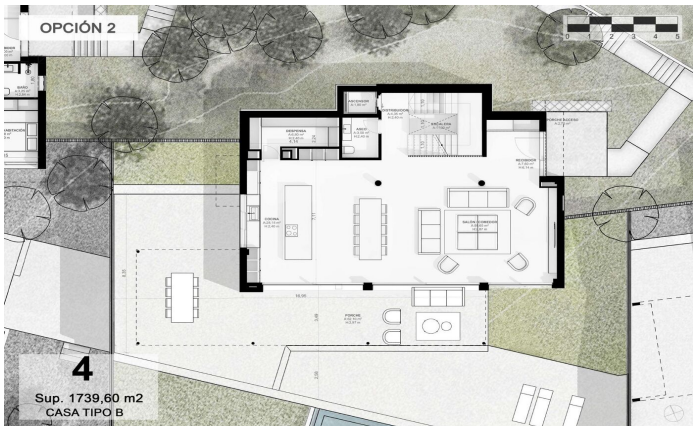

Barcelona Coast, the best place to live
Over 2,500 hours of sun per year

Contact us for more information or to arrange a viewing

Tel: +34 93 798 88 99

info@premiumhouses.com

www.premiumhouses.es