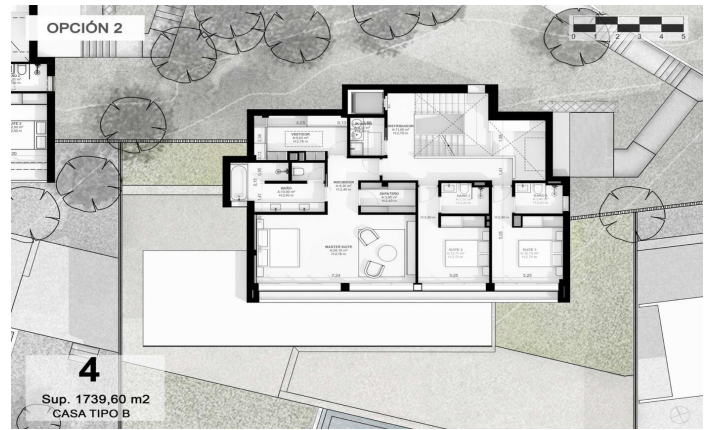

Barcelona Coast, the best place to live
Over 2,500 hours of sun per year