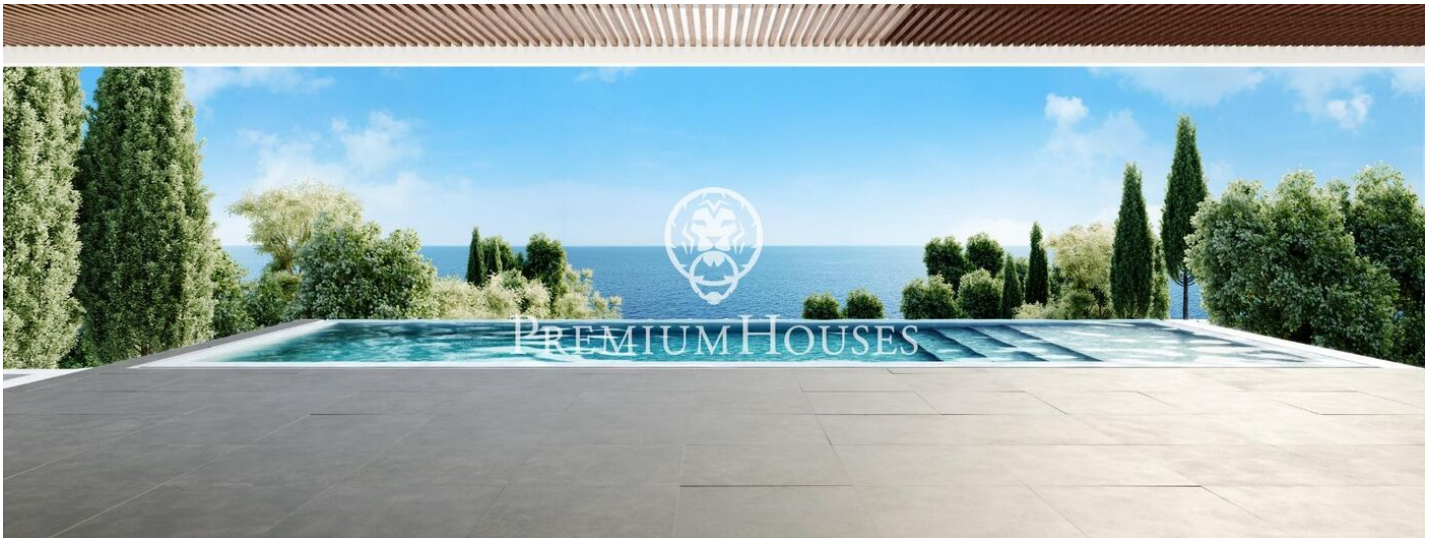

Exclusive new build houses with frontal sea views

Ref: PH102985

Sant Andreu de Llavaneres / Maresme/Barcelona Costa Norte

We present the most exclusive private residential complex with sea views in Sant Andreu de Llavaneras. Luxury and discretion define it! Discover the only luxury residential complex located in a private gated community, with stunning sea views. Located just five minutes from the charming village of Sant Andreu de Llavaneras, these properties are the perfect retreat for those seeking tranquillity and elegance. Sant Andreu de Llavaneras is a privileged town, famous for its microclimate that makes it a perfect place to enjoy the sun all year round. Here you will find first-class golf courses, the exclusive El Balis yacht harbour, as well as tennis and paddle tennis clubs to satisfy the most demanding. In addition, its varied gastronomic offer will allow you to enjoy a unique culinary experience. And best of all, you are only 30 minutes away from Barcelona, where you can enjoy its rich cultural and gastronomic offer. Don't miss the opportunity to live in a place where luxury and nature meet! With a total surface area of 19.810m², this residential complex of 6 single-family houses, each with a private garden and spectacular sea views. On entering the complex, we are greeted by a pleasant stroll through magnificent trees and low maintenance Mediterranean vegetation that leads direct...