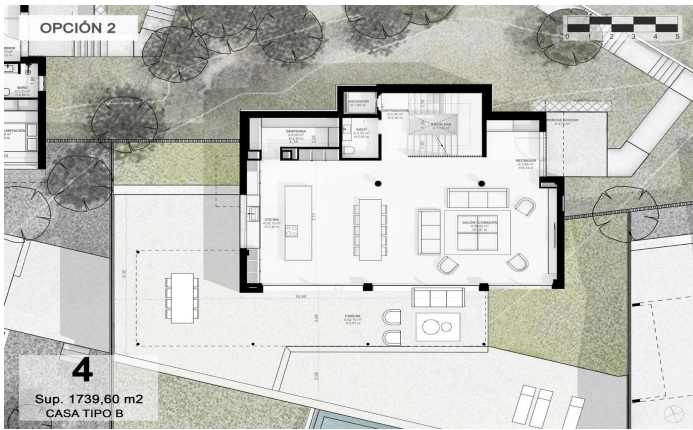

Barcelona Coast, the best place to live
Over 2,500 hours of sun per year