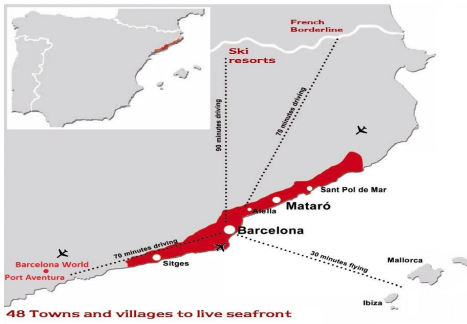

Barcelona Coast, the best place to live
Over 2,500 hours of sun per year