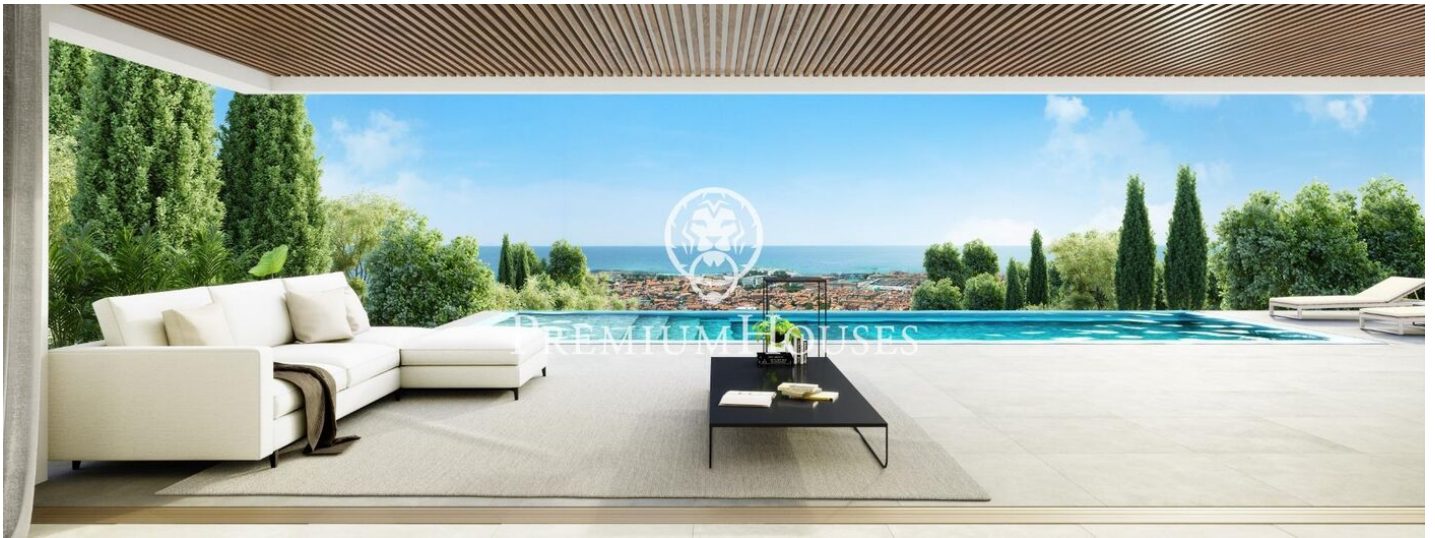

Exclusive new build houses with frontal sea views

Ref: PH102983

Sant Andreu de Llavaneres / Maresme/Barcelona Costa Norte

We present the most exclusive private residential complex with sea views in Sant Andreu de Llavaneres. Luxury and discretion define it. Discover the only luxury residential complex located in a private gated community, with stunning sea views. Located just five minutes from the charming village of Sant Andreu de Llavaneres, these properties are the perfect retreat for those seeking tranquillity and elegance. Sant Andreu de Llavaneres is a privileged town, famous for its microclimate that makes it a perfect place to enjoy the sun all year round. Here you will find first-class golf courses, the exclusive El Balis yacht harbour, as well as tennis and paddle tennis clubs to satisfy the most demanding. In addition, its varied gastronomic offer will allow you to enjoy a unique culinary experience. And best of all, you are only 30 minutes away from Barcelona, where you can enjoy its rich cultural and gastronomic offer. Don't miss the opportunity to live in a place where luxury and nature meet! With a total surface area of 19.810m², this residential complex of 6 single-family houses, each with a private garden and spectacular sea views. On entering the complex, we are greeted by a pleasant stroll through magnificent trees and low maintenance Mediterranean vegetation that leads direct...