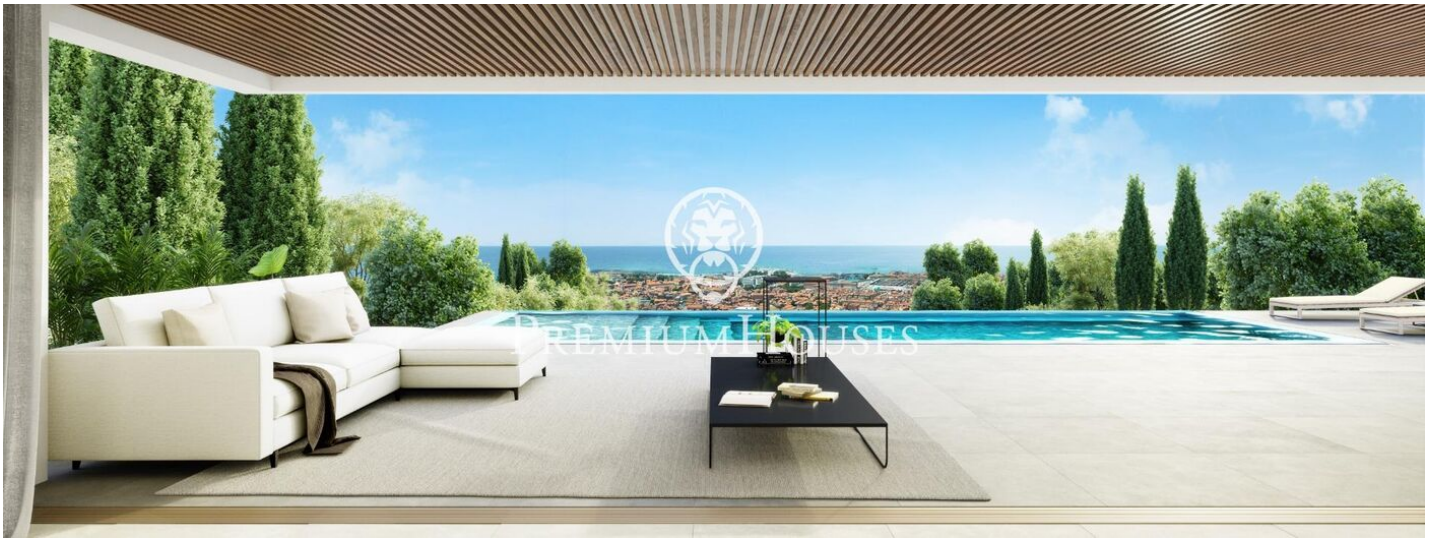

Exclusive new build houses with frontal sea views

Ref: PH102983

Sant Andreu de Llavaneres / Maresme/Barcelona Costa Norte

We present the most exclusive private residential complex with sea views in Sant Andreu de Llavaneres. Luxury and discretion define it. Discover the only luxury residential complex located in a private gated community, with stunning sea views. Located just five minutes from the charming village of Sant Andreu de Llavaneres, these properties are the perfect retreat for those seeking tranquillity and elegance. Sant Andreu de Llavaneres is a privileged town, famous for its microclimate that makes it a perfect place to enjoy the sun all year round. Here you will find first-class golf courses, the exclusive El Balis yacht harbour, as well as tennis and paddle tennis clubs to satisfy the most demanding. In addition, its varied gastronomic offer will allow you to enjoy a unique culinary experience. And best of all, you are only 30 minutes away from Barcelona, where you can enjoy its rich cultural and gastronomic offer. Don't miss the opportunity to live in a place where luxury and nature meet! With a total surface area of 19.810m², this residential complex of 6 single-family houses, each with a private garden and spectacular sea views. On entering the complex, we are greeted by a pleasant stroll through magnificent trees and low maintenance Mediterranean vegetation that leads direct...