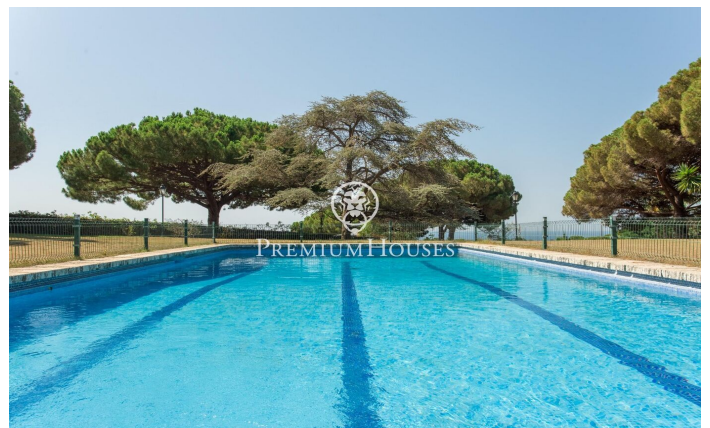

### Sant Andreu de Llavaneres / Maresme/Barcelona Costa Norte

Located in the prestigious Maresme region on the North Coast of Barcelona, Sant Andreu de Llavaneres is known for its exclusive urbanisations and an environment that combines luxury and comfort. With its outstanding Port Balís marina, renowned golf club and excellent tennis and paddle tennis facilities, this locality offers a wide range of leisure activities and exceptional gastronomy. In the sought-after urbanisation of Rocaferrera, this impressive house is situated on a completely flat plot. The property, mostly distributed over one floor, offers spectacular sea views. Surrounded by an extensive garden and a charming pine forest, it provides a very private environment. Upon entering the house, a spacious entrance hall distributes the areas into day and night areas. The day area has an elegant living room with fireplace, a dining room and a multifunctional room that gives access to a room with sea views, currently used as an office. All these rooms have access to the extensive porch, which opens onto the garden where the swimming pool is located and where you can enjoy breathtaking views of the sea. On the same floor, in the night area, there are three spacious suites with complete bathrooms, all of them exterior and overlooking the garden. Furthermore, on this same floor, w...