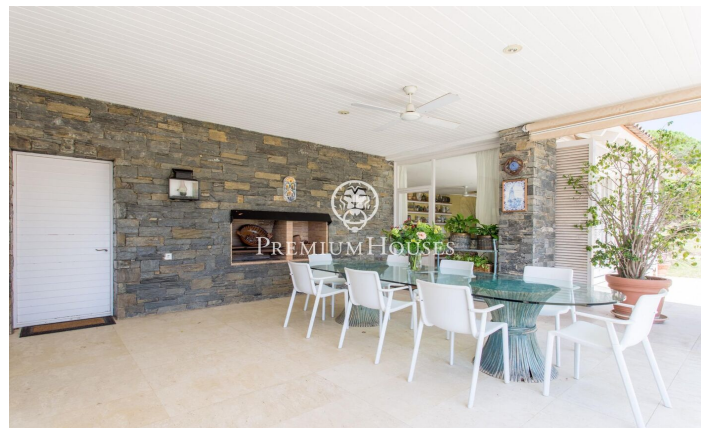

Contact us for more information or to arrange a viewing

Tel: +34 93 798 88 99

info@premiumhouses.com

www.premiumhouses.es