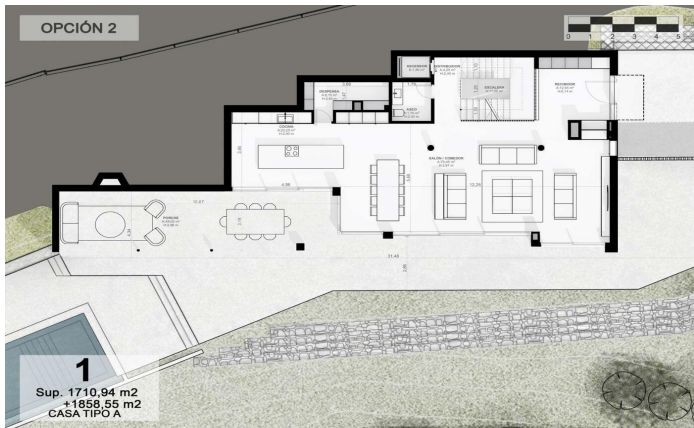

Barcelona Coast, the best place to live
Over 2,500 hours of sun per year