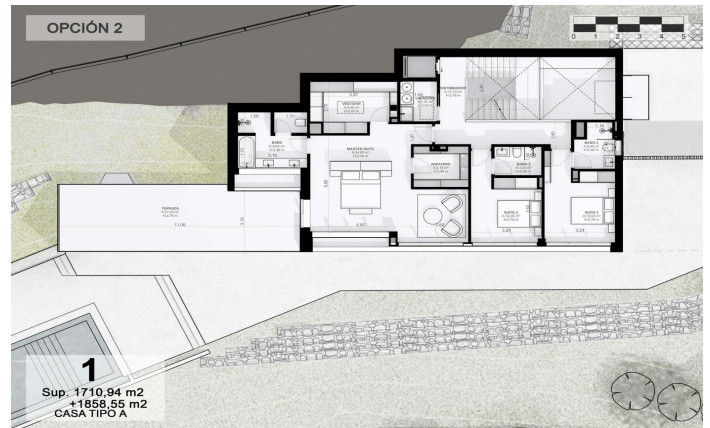

Barcelona Coast, the best place to live
Over 2,500 hours of sun per year