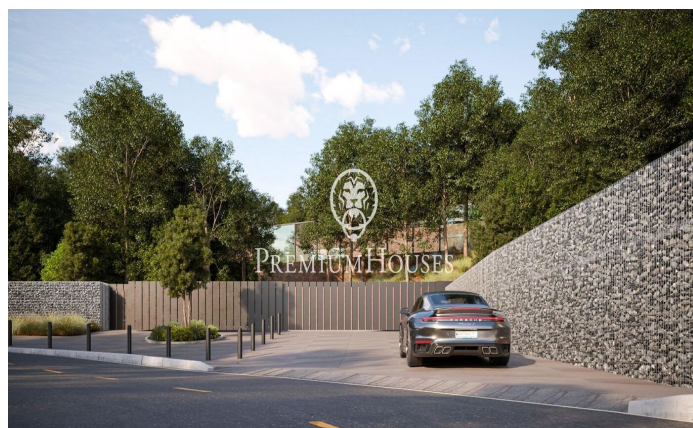

PREMIUMHOUSES
Excellence in Real Estate

Avda. Maresme, 143 Mataró
Tel: +34 93 798 88 99