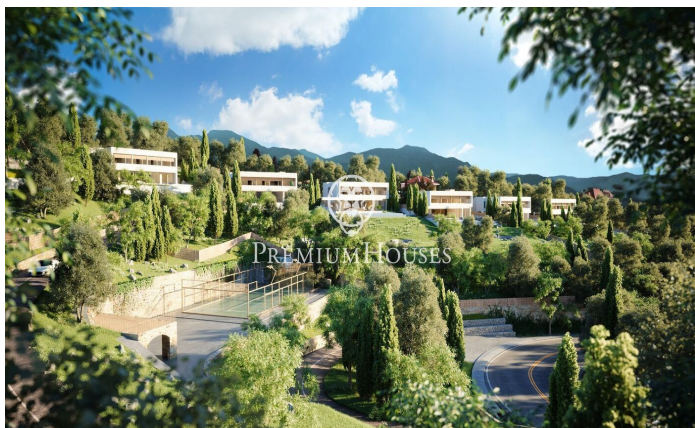

PREMIUMHOUSES
Excellence in Real Estate

Avda. Maresme, 143 Mataró
Tel: +34 93 798 88 99