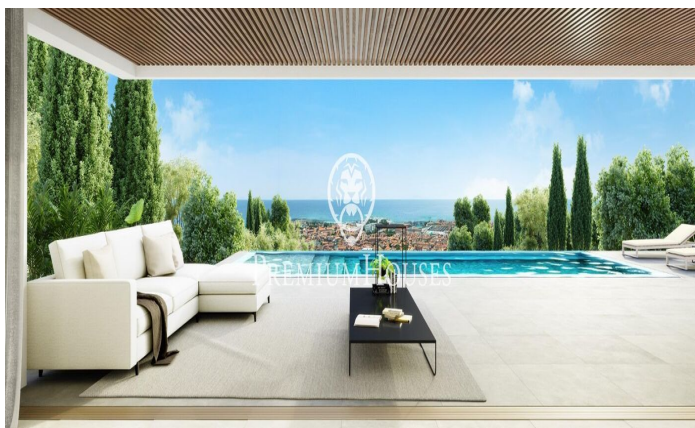

PREMIUMHOUSES
Excellence in Real Estate

Avda. Maresme, 143 Mataró
Tel: +34 93 798 88 99