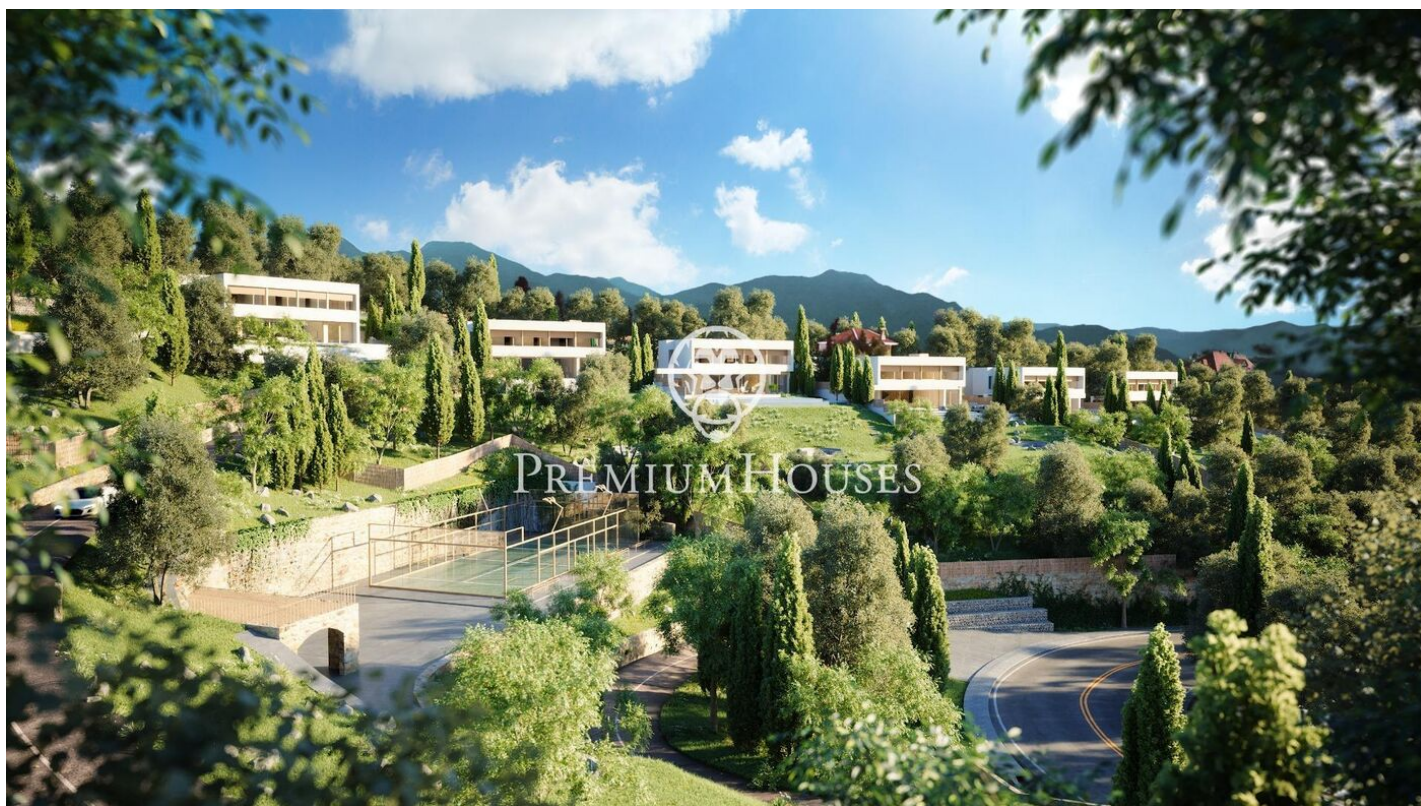

Exclusive new-build homes with frontal sea views

Ref: PH102981

Sant Andreu de Llavaneres / Maresme/Barcelona Costa Norte

We present the most exclusive private residential complex with sea views in Sant Andreu de Llavaneres. Luxury and discretion define it. Discover the only luxury residential complex located in a private gated community, with stunning sea views. Located just five minutes from the charming village of Sant Andreu de Llavaneres, these properties are the perfect retreat for those seeking tranquility and elegance. Sant Andreu de Llavaneres is a privileged town, famous for its microclimate that makes it a perfect place to enjoy the sun all year round. Here you will find first-class golf courses, the exclusive El Balis yacht harbour, as well as tennis and paddle tennis clubs to satisfy the most demanding. In addition, its varied gastronomic offer will allow you to enjoy a unique culinary experience. And best of all, you are only 30 minutes away from Barcelona, where you can enjoy its rich cultural and gastronomic offer. Don't miss the opportunity to live in a place where luxury and nature meet! With a total surface area of 19.810m², this residential complex of 6 single-family houses, each with a private garden and spectacular sea views. On entering the complex, we are greeted by a pleasant stroll through magnificent trees and low maintenance Mediterranean vegetation that leads direct...