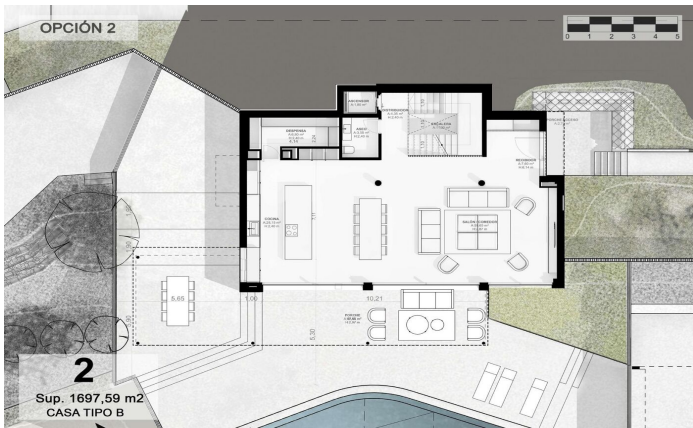

CAN GUITART
DAVID ANDRÉS GIL-LAMARCA