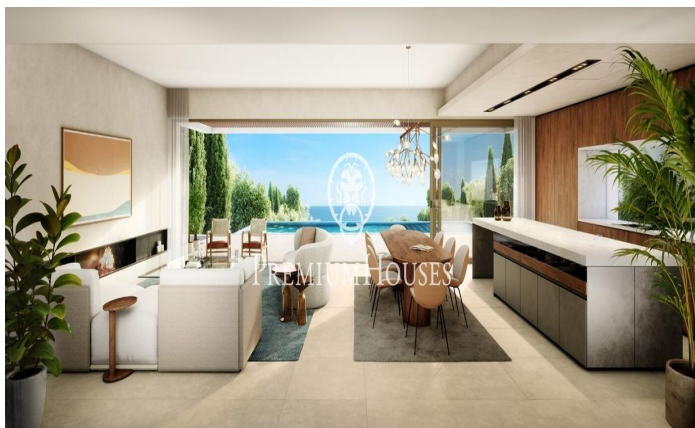

PREMIUMHOUSES
Excellence in Real Estate

Avda. Maresme, 143 Mataró
Tel: +34 93 798 88 99