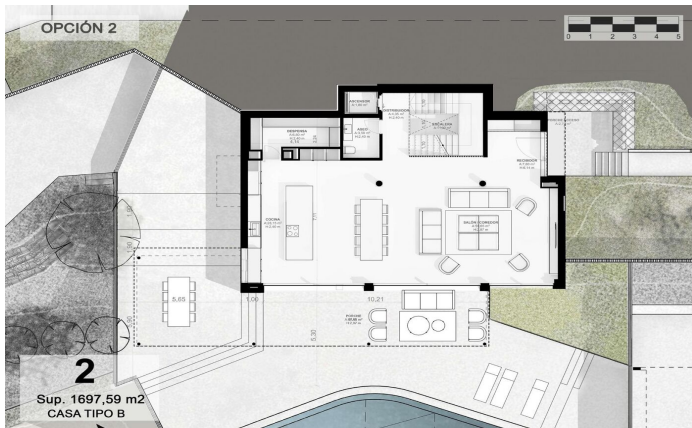

CAN GUITART
SANT ANDREU DE LLIBANERS