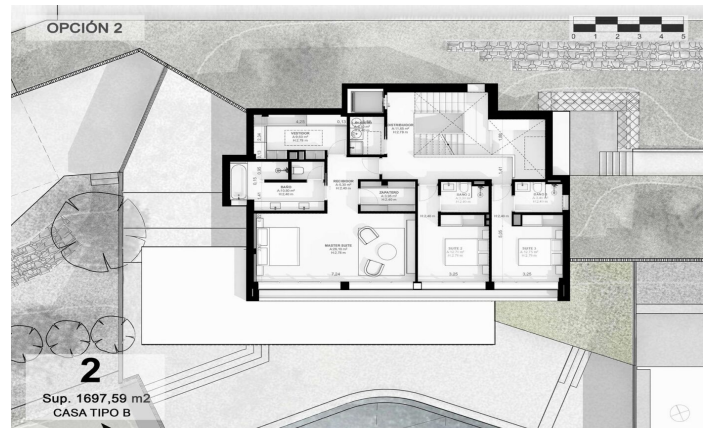

CAN GUITART
DAVID ANDRÉS GIL-LAMARCA