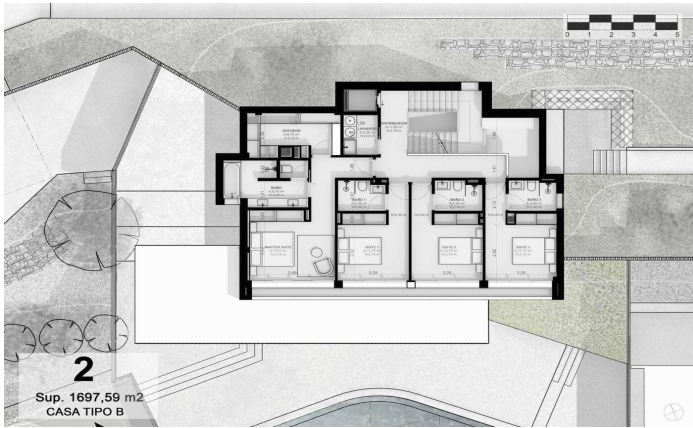

CAN GUITART
DAVID ANDRÉS GIL-LAMARCA