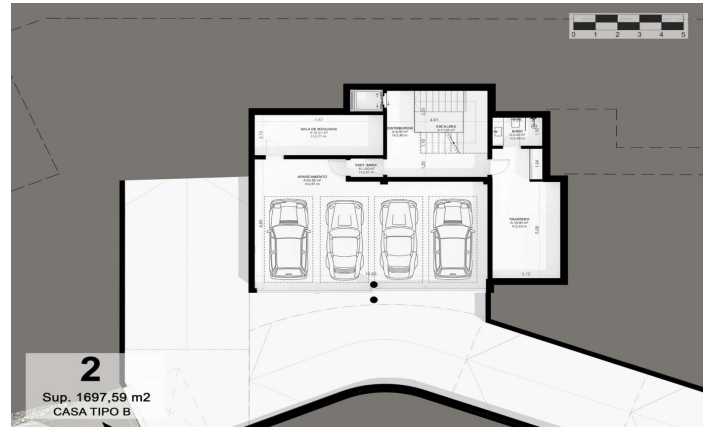

CAN GUITART
DAVID ANDRÉS GIL-LAMARCA