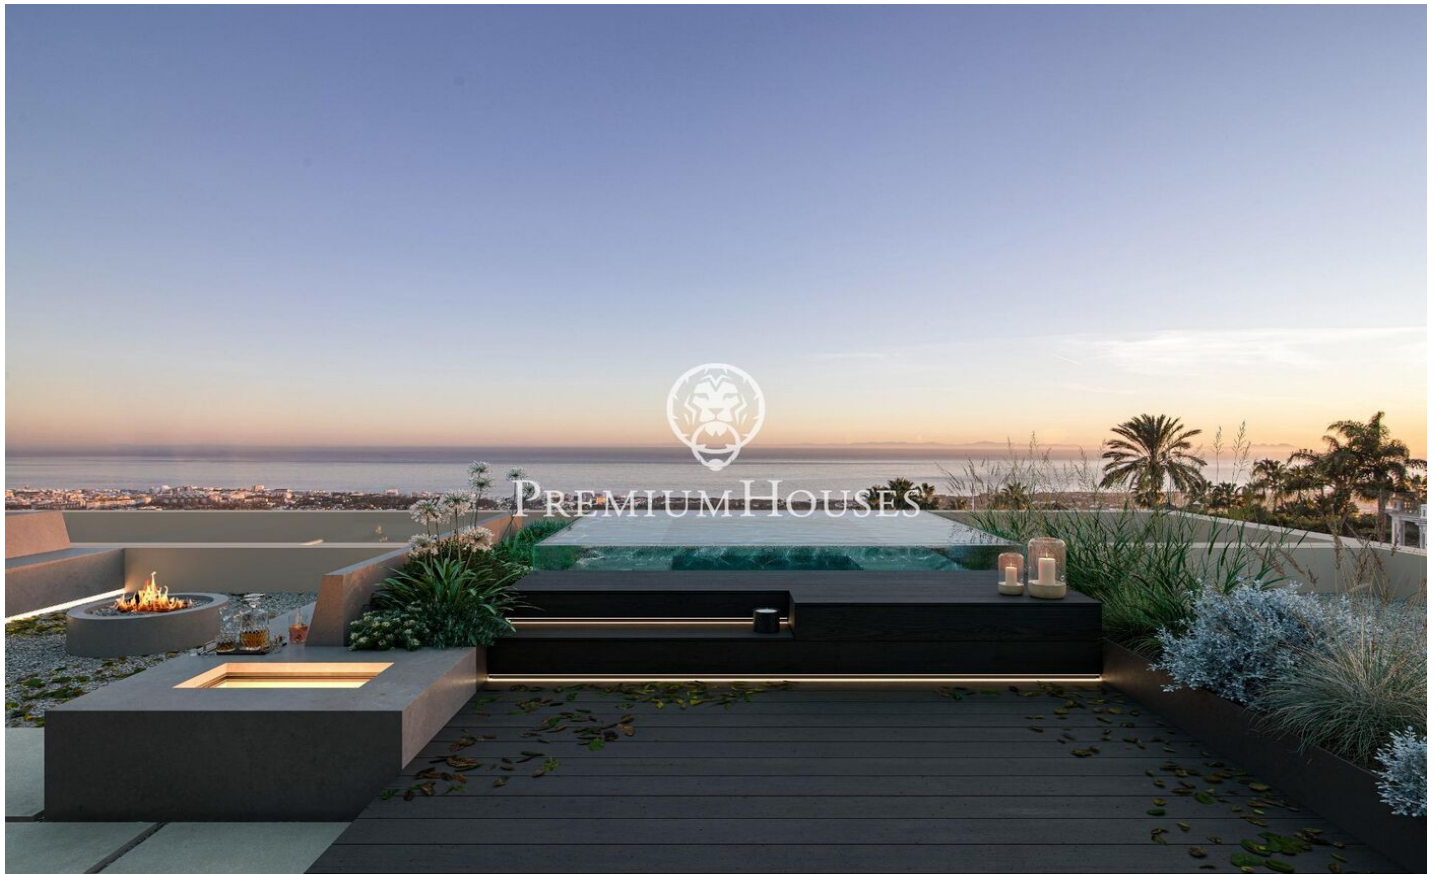

Amazing property in the area of Maresme, Super Maresme

Ref: PH103189

Sant Andreu de Llavaneres / Maresme/Barcelona Costa Norte

Nestled along the sun-kissed Catalan coast, Villa Atalaya embodies the pinnacle of luxury and architectural excellence. This remarkable estate offers an exclusive lifestyle where elegance and tranquility intertwine. Thoughtfully designed to blend seamlessly with its stunning surroundings, the villa features an effortless integration of indoor and outdoor spaces. Expansive floor-to-ceiling glass walls frame panoramic views of the Mediterranean Sea, while beautifully landscaped gardens create a private retreat. Every element has been meticulously selected to foster an atmosphere of refined sophistication. As you step inside, you'll enter a realm of elegance. Premium materials, from exquisite Italian marble to rare woods, grace the interior, crafting a timeless ambiance. The open-concept layout is ideal for both intimate gatherings and grand celebrations, with multiple living areas ensuring flexibility and privacy. At the heart of the home lies the gourmet kitchen, a chef's dream outfitted with cutting-edge appliances and generous workspace. Create culinary masterpieces while soaking in the breathtaking sea views through oversized windows. Outdoors, the expansive grounds are perfect for entertaining. The infinity pool, a glistening oasis, beckons for relaxation and rejuvenation...