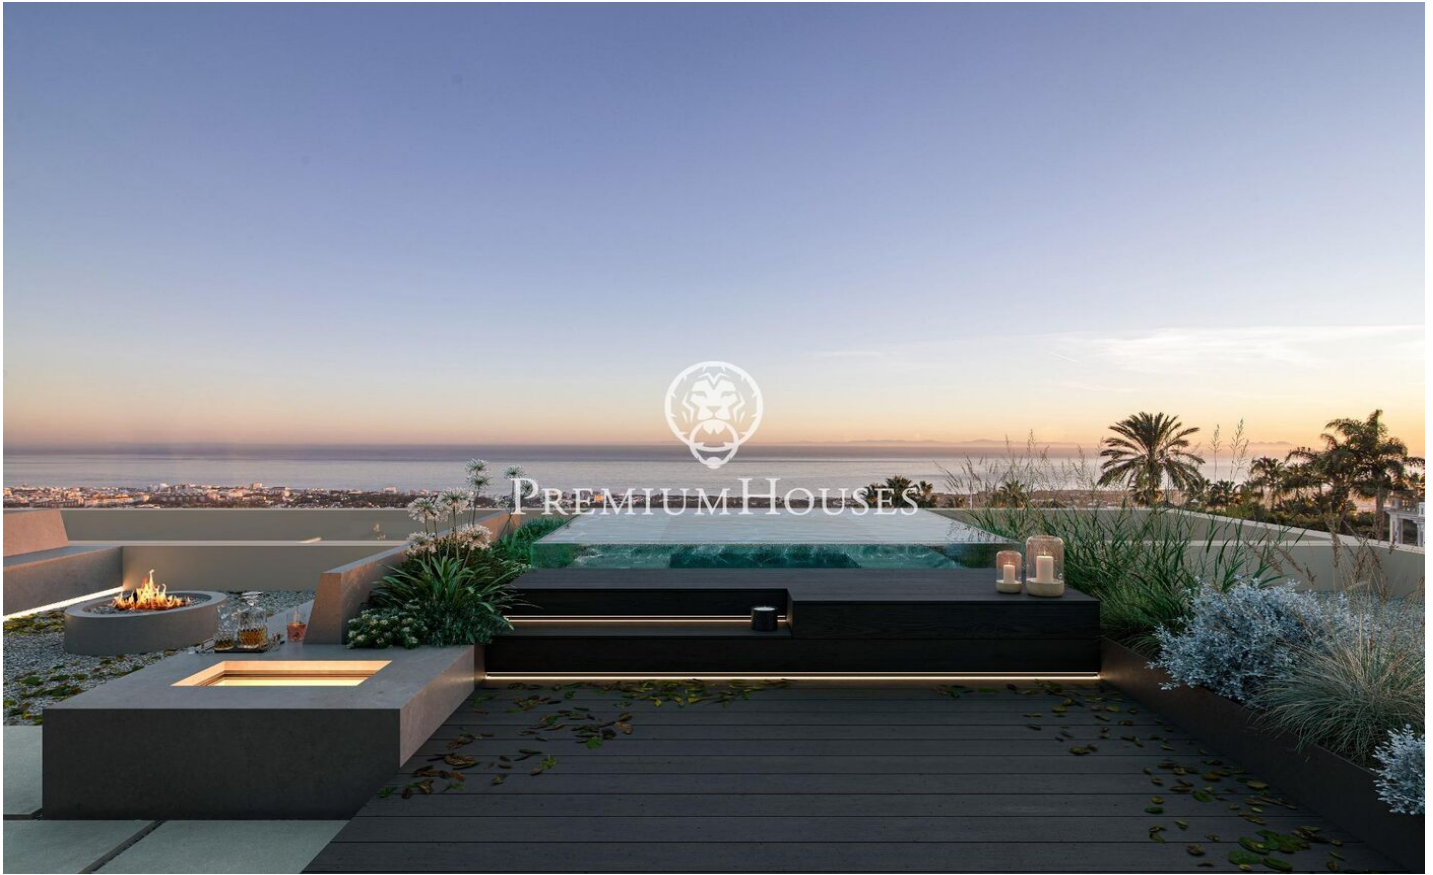

Amazing property in the area of Maresme, Super Maresme

Ref: PH103189

**Sant Andreu de Llavaneres / Maresme/Barcelona Costa Norte**

Nestled along the sun-kissed Catalan coast, Villa Atalaya embodies the pinnacle of luxury and architectural excellence. This remarkable estate offers an exclusive lifestyle where elegance and tranquility intertwine. Thoughtfully designed to blend seamlessly with its stunning surroundings, the villa features an effortless integration of indoor and outdoor spaces. Expansive floor-to-ceiling glass walls frame panoramic views of the Mediterranean Sea, while beautifully landscaped gardens create a private retreat. Every element has been meticulously selected to foster an atmosphere of refined sophistication. As you step inside, you'll enter a realm of elegance. Premium materials, from exquisite Italian marble to rare woods, grace the interior, crafting a timeless ambiance. The open-concept layout is ideal for both intimate gatherings and grand celebrations, with multiple living areas ensuring flexibility and privacy. At the heart of the home lies the gourmet kitchen, a chef's dream outfitted with cutting-edge appliances and generous workspace. Create culinary masterpieces while soaking in the breathtaking sea views through oversized windows. Outdoors, the expansive grounds are perfect for entertaining. The infinity pool, a glistening oasis, beckons for relaxation and rejuve...