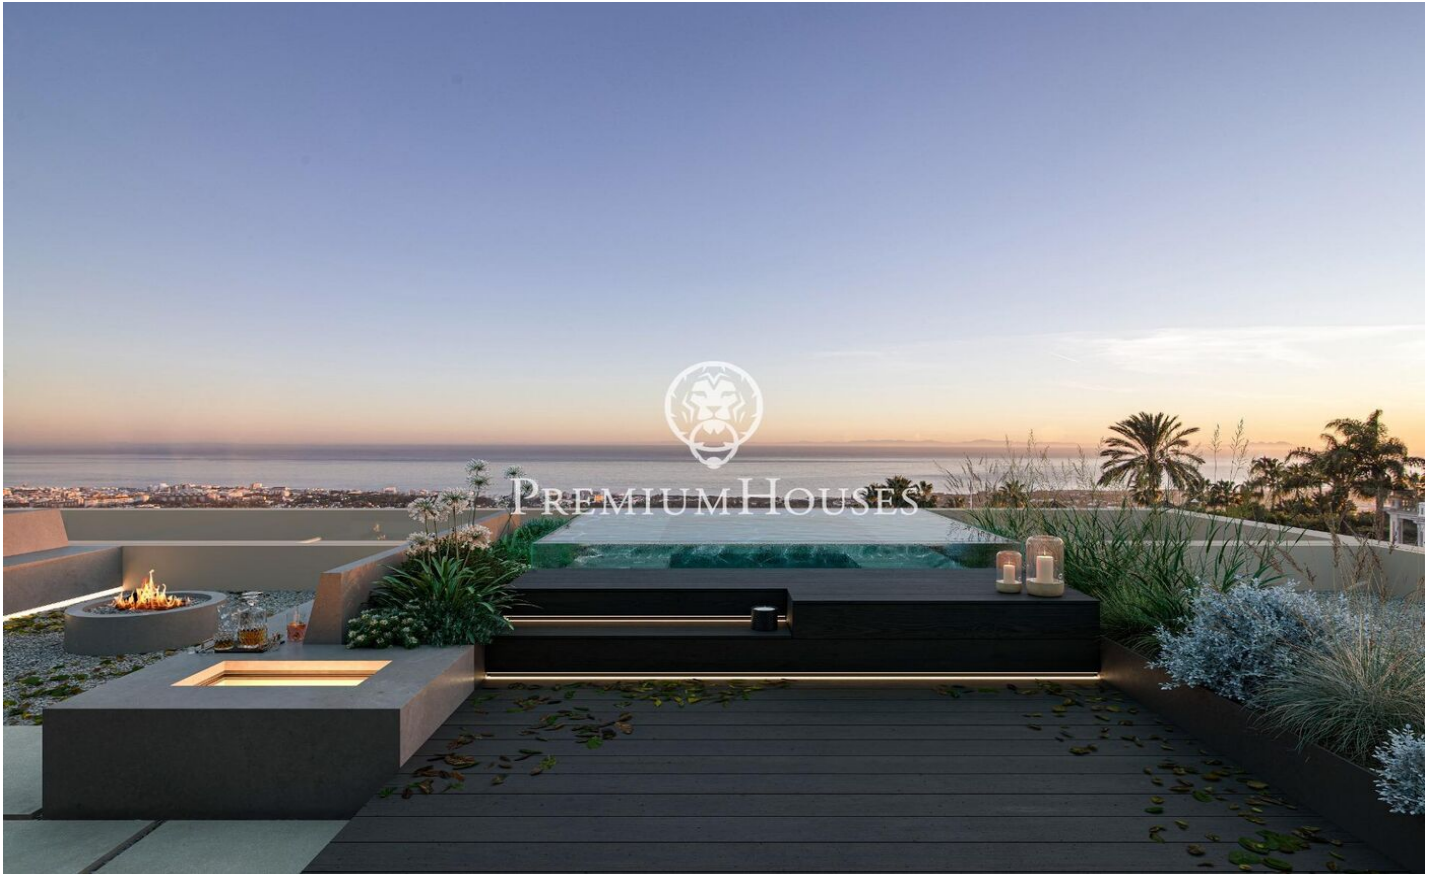

Amazing property in the area of Maresme, Super Maresme

Ref: PH103189

Sant Andreu de Llavaneres / Maresme/Barcelona Costa Norte

Nestled along the sun-kissed Catalan coast, Villa Atalaya embodies the pinnacle of luxury and architectural excellence. This remarkable estate offers an exclusive lifestyle where elegance and tranquility intertwine. Thoughtfully designed to blend seamlessly with its stunning surroundings, the villa features an effortless integration of indoor and outdoor spaces. Expansive floor-to-ceiling glass walls frame panoramic views of the Mediterranean Sea, while beautifully landscaped gardens create a private retreat. Every element has been meticulously selected to foster an atmosphere of refined sophistication. As you step inside, you'll enter a realm of elegance. Premium materials, from exquisite Italian marble to rare woods, grace the interior, crafting a timeless ambiance. The open-concept layout is ideal for both intimate gatherings and grand celebrations, with multiple living areas ensuring flexibility and privacy. At the heart of the home lies the gourmet kitchen, a chef's dream outfitted with cutting-edge appliances and generous workspace. Create culinary masterpieces while soaking in the breathtaking sea views through oversized windows. Outdoors, the expansive grounds are perfect for entertaining. The infinity pool, a glistening oasis, beckons for relaxation and rejuve...