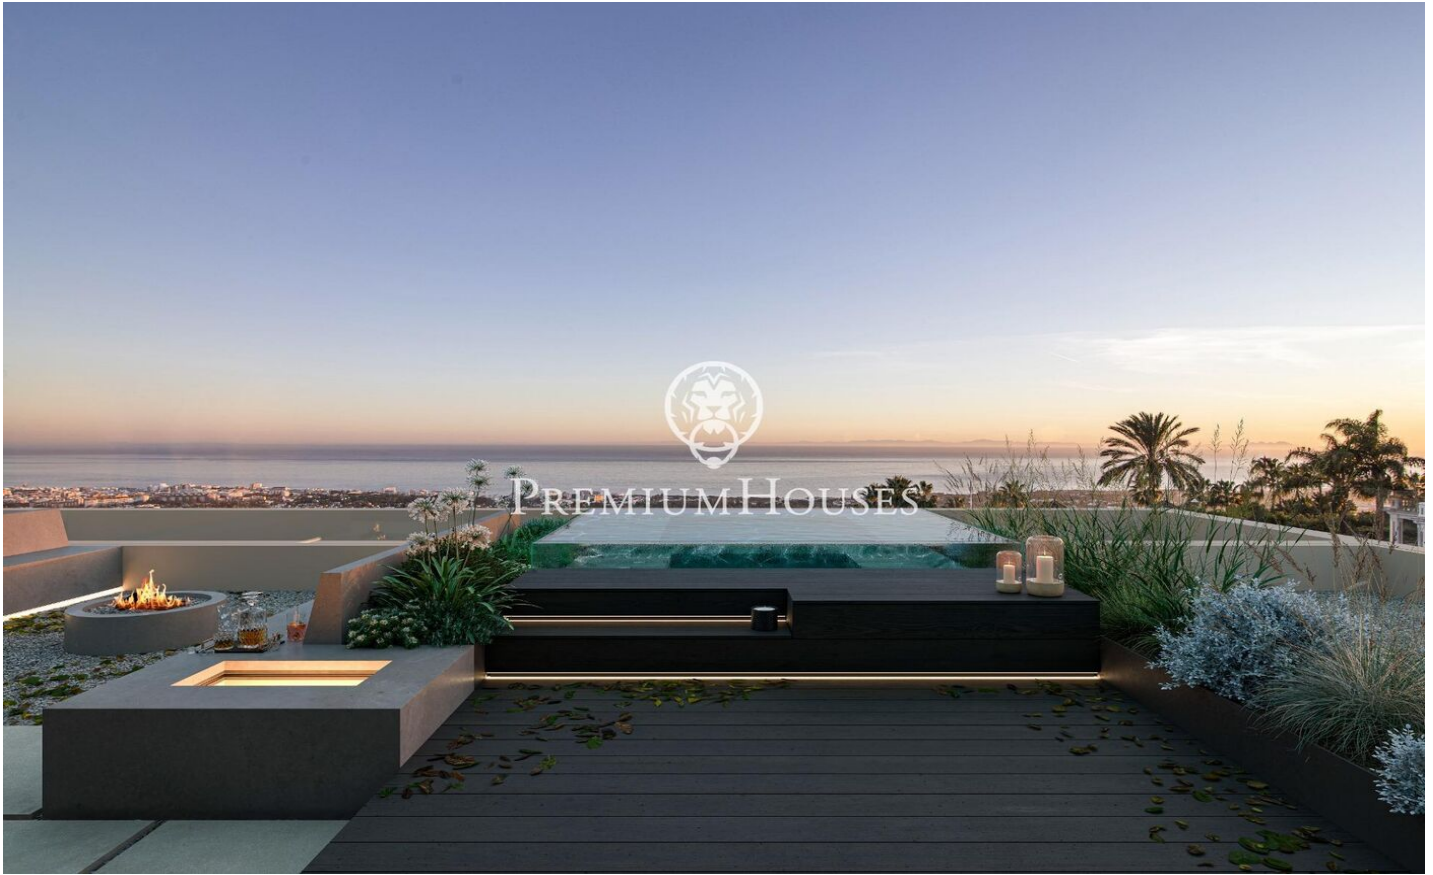

Amazing property in the area of Maresme, Super Maresme

Ref: PH103189

Sant Andreu de Llavaneres / Maresme/Barcelona Costa Norte

Nestled along the sun-kissed Catalan coast, Villa Atalaya embodies the pinnacle of luxury and architectural excellence. This remarkable estate offers an exclusive lifestyle where elegance and tranquility intertwine. Thoughtfully designed to blend seamlessly with its stunning surroundings, the villa features an effortless integration of indoor and outdoor spaces. Expansive floor-to-ceiling glass walls frame panoramic views of the Mediterranean Sea, while beautifully landscaped gardens create a private retreat. Every element has been meticulously selected to foster an atmosphere of refined sophistication. As you step inside, you'll enter a realm of elegance. Premium materials, from exquisite Italian marble to rare woods, grace the interior, crafting a timeless ambiance. The open-concept layout is ideal for both intimate gatherings and grand celebrations, with multiple living areas ensuring flexibility and privacy. At the heart of the home lies the gourmet kitchen, a chef's dream outfitted with cutting-edge appliances and generous workspace. Create culinary masterpieces while soaking in the breathtaking sea views through oversized windows. Outdoors, the expansive grounds are perfect for entertaining. The infinity pool, a glistening oasis, beckons for relaxation and rejuvenation...