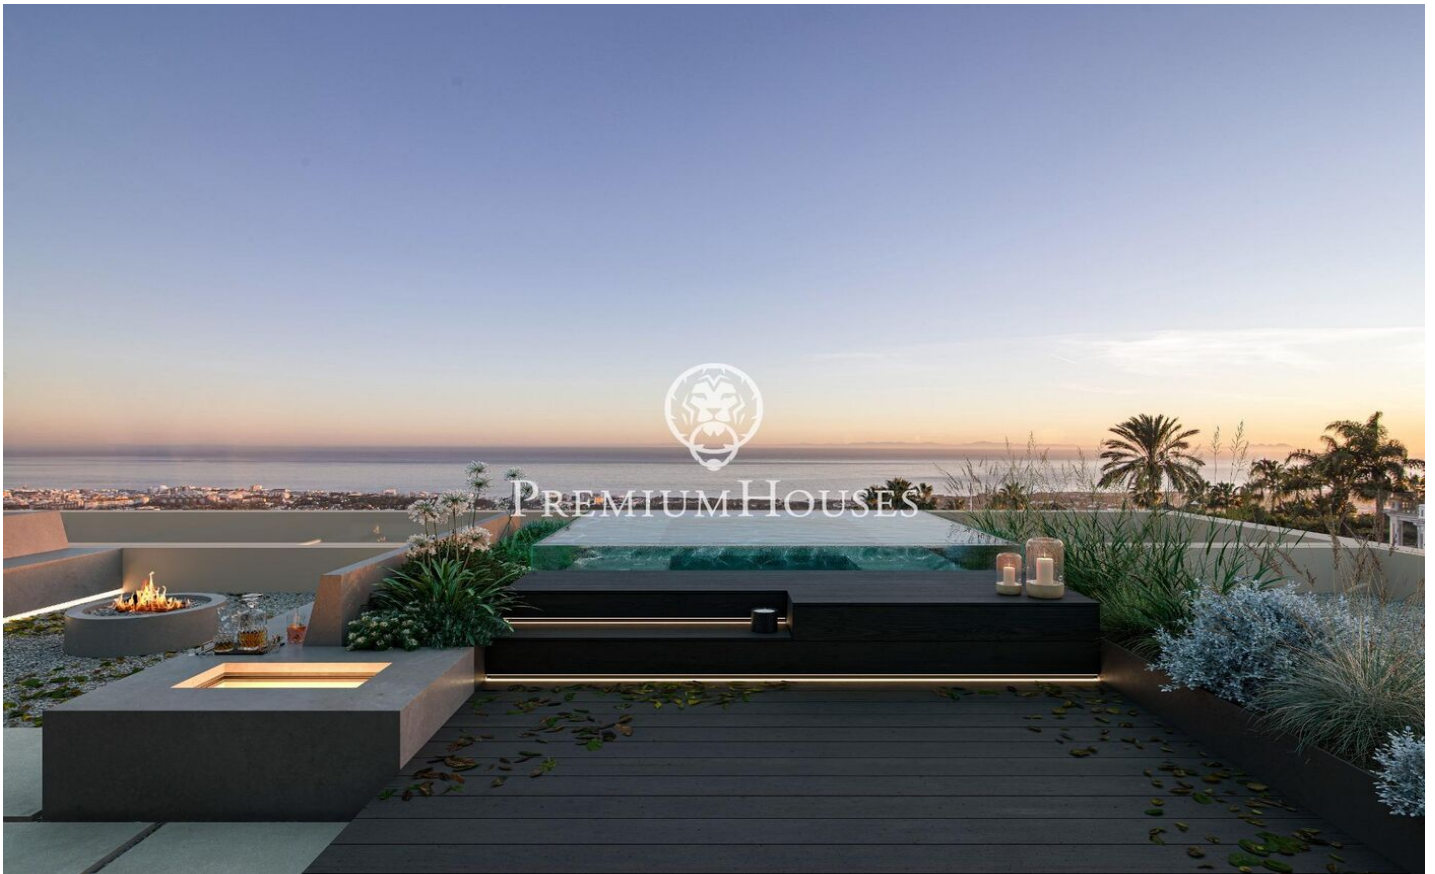

### Sant Andreu de Llavaneres / Maresme/Barcelona Costa Norte

Nestled along the sun-kissed Catalan coast, Villa Atalaya embodies the pinnacle of luxury and architectural excellence. This remarkable estate offers an exclusive lifestyle where elegance and tranquility intertwine. Thoughtfully designed to blend seamlessly with its stunning surroundings, the villa features an effortless integration of indoor and outdoor spaces. Expansive floor-to-ceiling glass walls frame panoramic views of the Mediterranean Sea, while beautifully landscaped gardens create a private retreat. Every element has been meticulously selected to foster an atmosphere of refined sophistication. As you step inside, you'll enter a realm of elegance. Premium materials, from exquisite Italian marble to rare woods, grace the interior, crafting a timeless ambiance. The open-concept layout is ideal for both intimate gatherings and grand celebrations, with multiple living areas ensuring flexibility and privacy. At the heart of the home lies the gourmet kitchen, a chef's dream outfitted with cutting-edge appliances and generous workspace. Create culinary masterpieces while soaking in the breathtaking sea views through oversized windows. Outdoors, the expansive grounds are perfect for entertaining. The infinity pool, a glistening oasis, beckons for relaxation and rejuve...