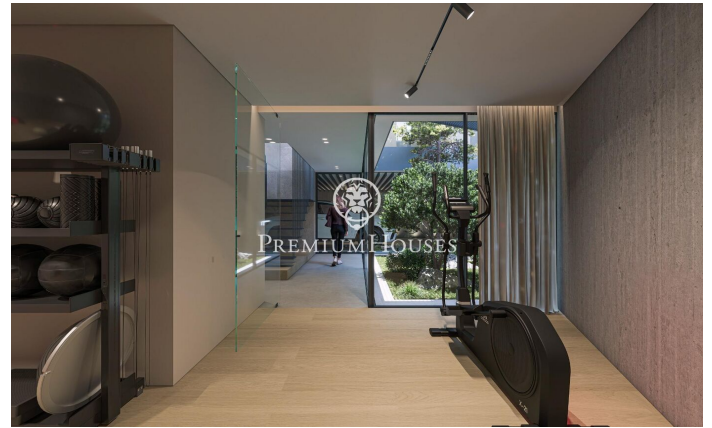

Barcelona Coast, the best place to live
Over 2,500 hours of sun per year

Contact us for more information or to arrange a viewing

Tel: +34 93 798 88 99

info@premiumhouses.com

www.premiumhouses.es