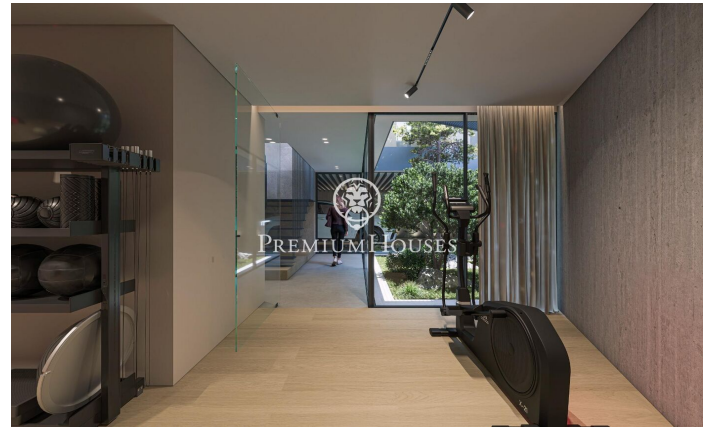

PREMIUMHOUSES
Excellence in Real Estate

Avda. Maresme, 143 Mataró
Tel: +34 93 798 88 99

Barcelona Coast, the best place to live
Over 2,500 hours of sun per year

Contact us for more information or to arrange a viewing