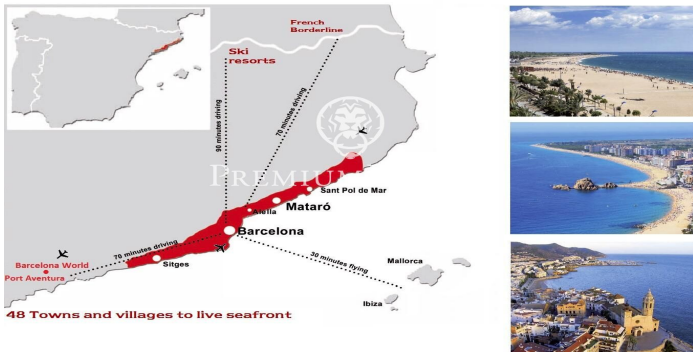

PREMIUMHOUSES
Excellence in Real Estate

Avda. Maresme, 143 Mataró
Tel: +34 93 798 88 99

Barcelona Coast, the best place to live
Over 2,500 hours of sun per year

Contact us for more information or to arrange a viewing