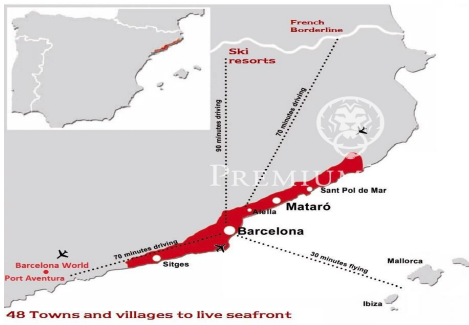

PREMIUMHOUSES
Excellence in Real Estate

Avda. Maresme, 143 Mataró
Tel: +34 93 798 88 99

Barcelona Coast, the best place to live
Over 2,500 hours of sun per year

Contact us for more information or to arrange a viewing