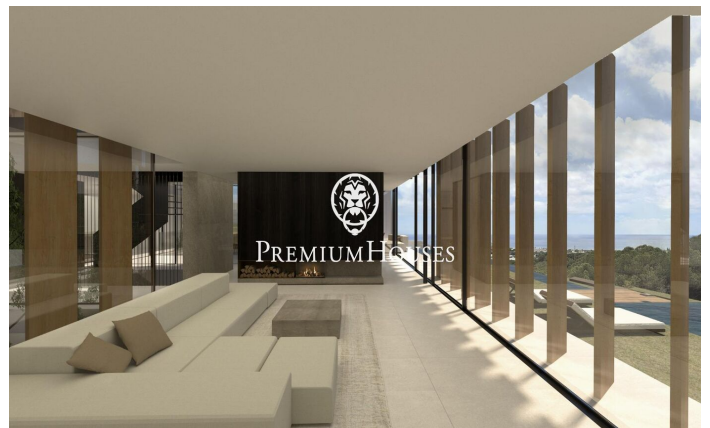

PREMIUMHOUSES
Excellence in Real Estate

Avda. Maresme, 143 Mataró
Tel: +34 93 798 88 99

Barcelona Coast, the best place to live
Over 2,500 hours of sun per year

Contact us for more information or to arrange a viewing