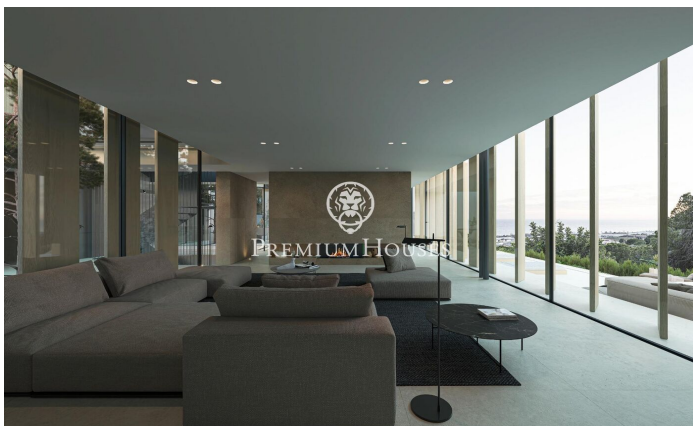

Barcelona Coast, the best place to live
Over 2,500 hours of sun per year

Contact us for more information or to arrange a viewing

Tel: +34 93 798 88 99

info@premiumhouses.com

www.premiumhouses.es