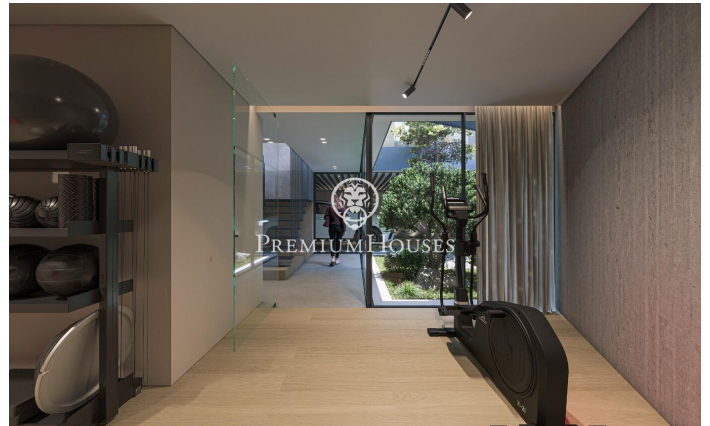

PREMIUMHOUSES
Excellence in Real Estate

Avda. Maresme, 143 Mataró
Tel: +34 93 798 88 99

Barcelona Coast, the best place to live
Over 2,500 hours of sun per year

Contact us for more information or to arrange a viewing