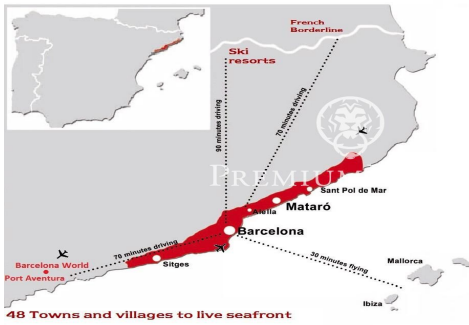

Barcelona Coast, the best place to live
Over 2,500 hours of sun per year

Contact us for more information or to arrange a viewing

Tel: +34 93 798 88 99

info@premiumhouses.com

www.premiumhouses.es