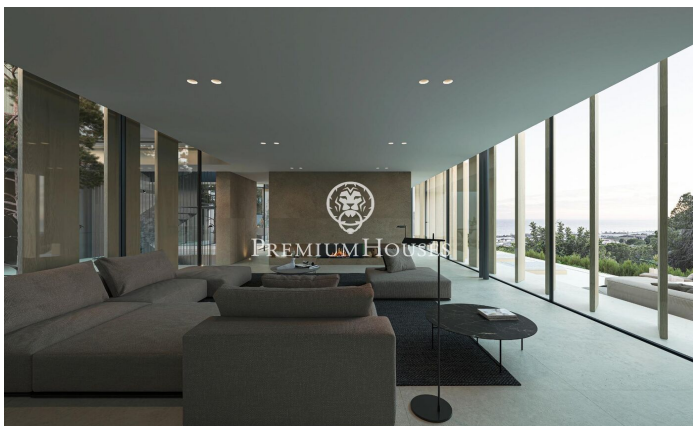

**Barcelona Coast, the best place to live**  
Over 2,500 hours of sun per year

Contact us for more information or to arrange a viewing

Tel: +34 93 798 88 99

[info@premiumhouses.com](mailto:info@premiumhouses.com)