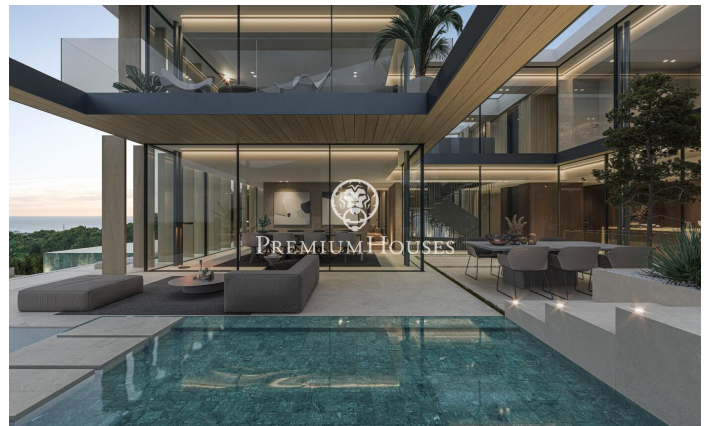

PREMIUMHOUSES
Excellence in Real Estate

Avda. Maresme, 143 Mataró
Tel: +34 93 798 88 99

Barcelona Coast, the best place to live
Over 2,500 hours of sun per year

Contact us for more information or to arrange a viewing