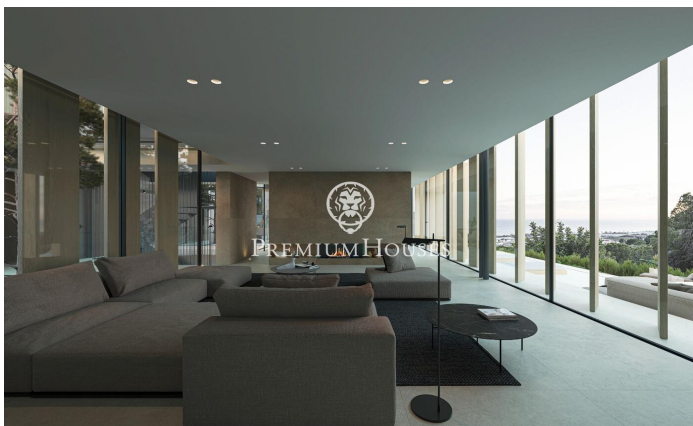

PREMIUMHOUSES
Excellence in Real Estate

Avda. Maresme, 143 Mataró
Tel: +34 93 798 88 99

Barcelona Coast, the best place to live
Over 2,500 hours of sun per year

Contact us for more information or to arrange a viewing