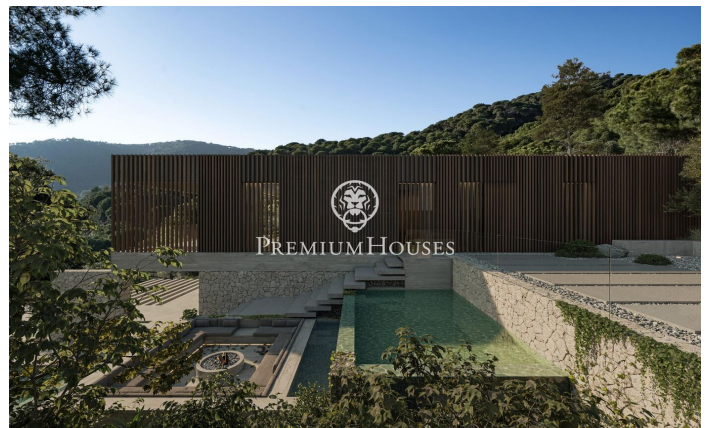

Barcelona Coast, the best place to live
Over 2,500 hours of sun per year

48 Towns and villages to live seafont

Contact us for more information or to arrange a viewing

Tel: +34 93 798 88 99

info@premiumhouses.com

www.premiumhouses.es