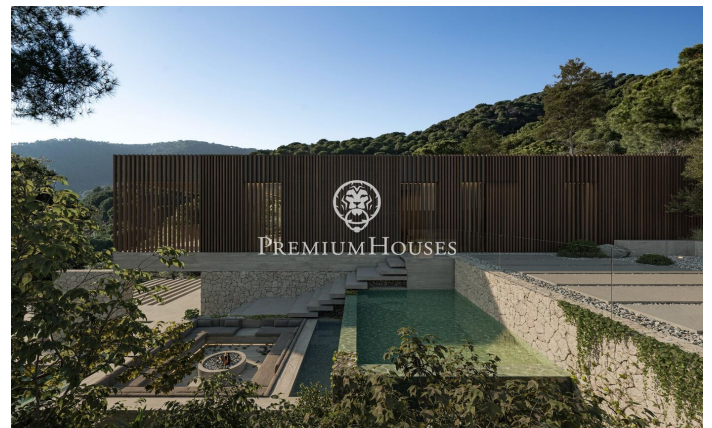

Barcelona Coast, the best place to live
Over 2,500 hours of sun per year

48 Towns and villages to live seafont

Contact us for more information or to arrange a viewing

Tel: +34 93 798 88 99

info@premiumhouses.com

www.premiumhouses.es