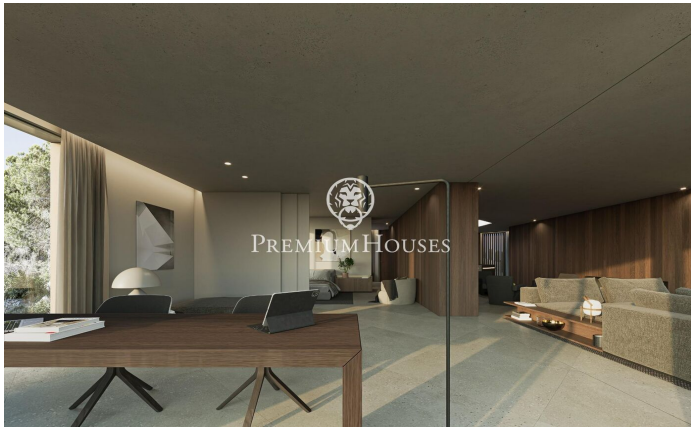

Barcelona Coast, the best place to live
Over 2,500 hours of sun per year

48 Towns and villages to live seafont

Contact us for more information or to arrange a viewing

Tel: +34 93 798 88 99

info@premiumhouses.com

www.premiumhouses.es