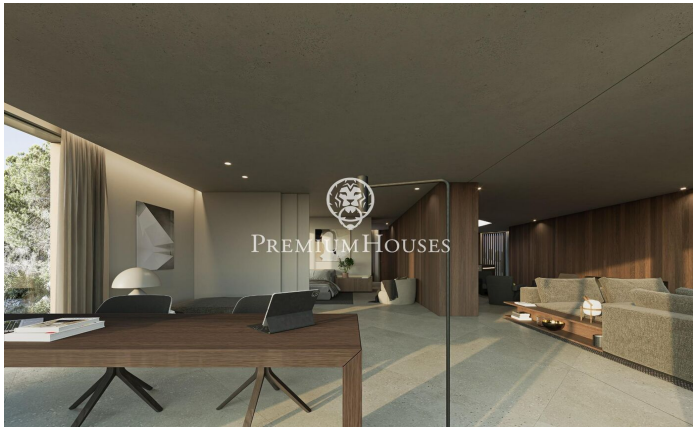

Barcelona Coast, the best place to live
Over 2,500 hours of sun per year

48 Towns and villages to live seafont

Contact us for more information or to arrange a viewing

Tel: +34 93 798 88 99

info@premiumhouses.com

www.premiumhouses.es