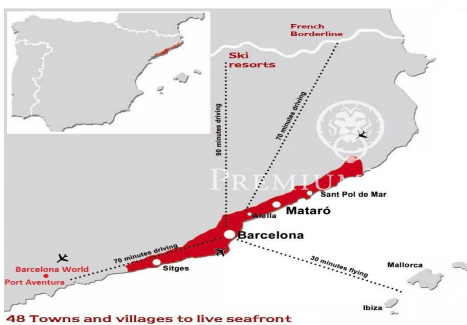

Barcelona Coast, the best place to live
Over 2,500 hours of sun per year