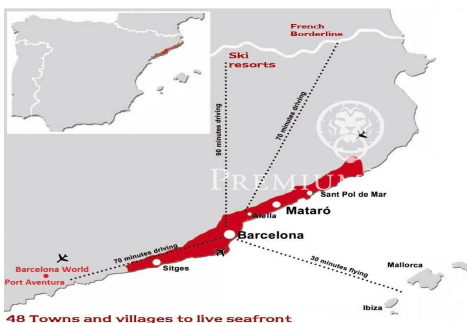

Barcelona Coast, the best place to live
Over 2,500 hours of sun per year