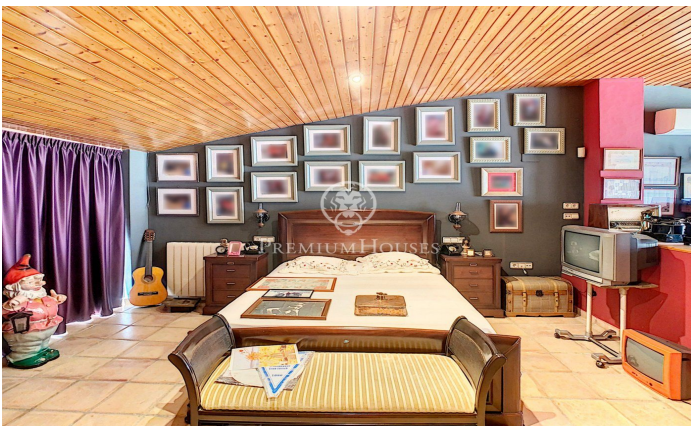

Contact us for more information or to arrange a viewing

Tel: +34 93 798 88 99

info@premiumhouses.com

www.premiumhouses.es