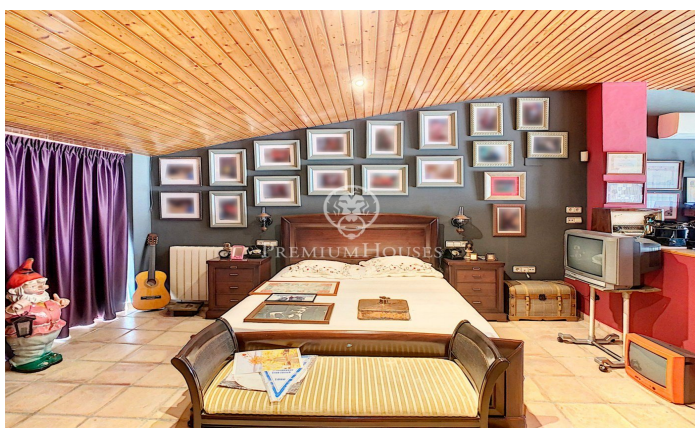

Contact us for more information or to arrange a viewing

Tel: +34 93 798 88 99

info@premiumhouses.com

www.premiumhouses.es