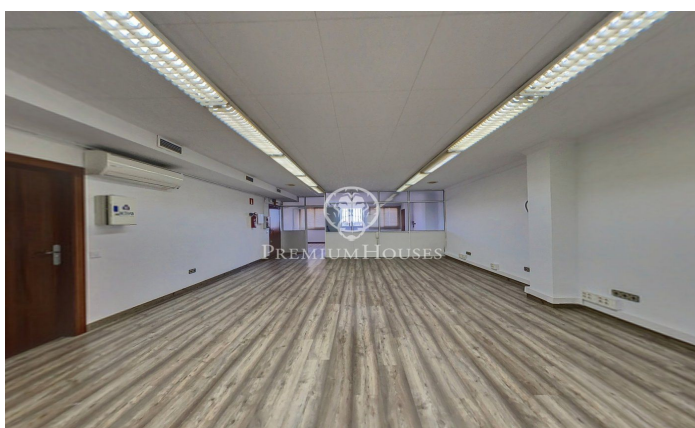

Contact us for more information or to arrange a viewing

Tel: +34 93 798 88 99

info@premiumhouses.com

www.premiumhouses.es