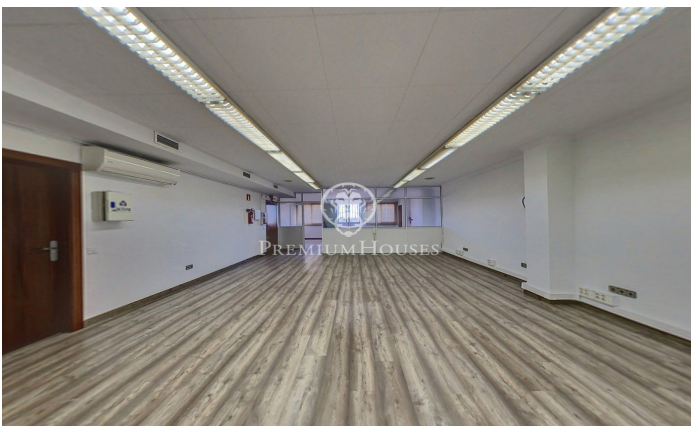

Contact us for more information or to arrange a viewing

Tel: +34 93 798 88 99

info@premiumhouses.com

www.premiumhouses.es