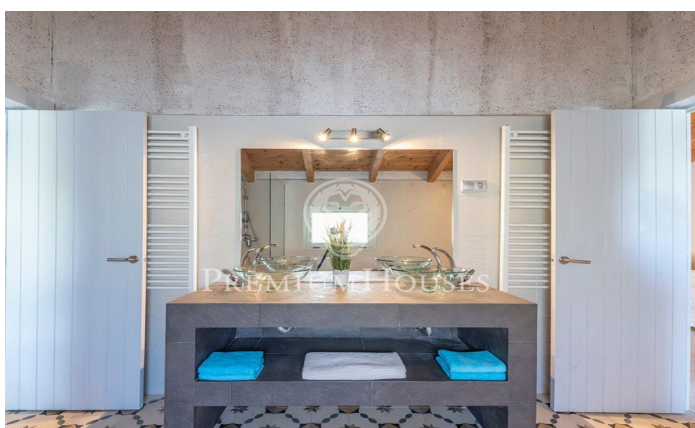

Contact us for more information or to arrange a viewing

Tel: +34 93 809 72 40

sitges@premiumhouses.com

www.premiumhouses.es