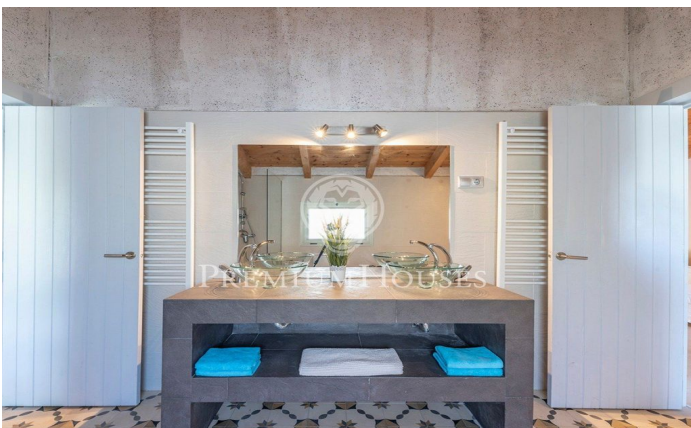

Contact us for more information or to arrange a viewing

Tel: +34 93 809 72 40

sitges@premiumhouses.com

www.premiumhouses.es