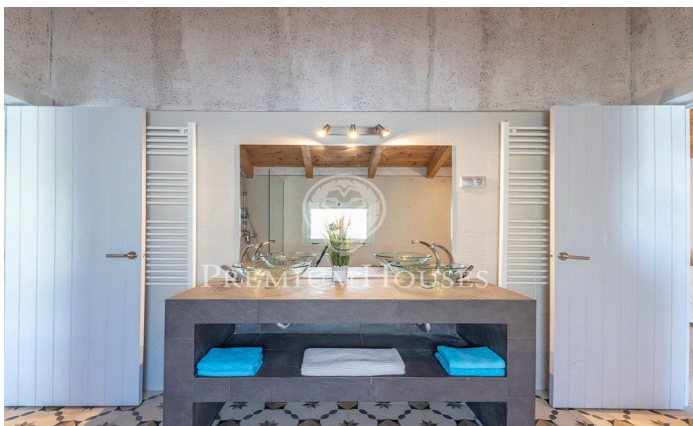

Contact us for more information or to arrange a viewing

Tel: +34 93 809 72 40

sitges@premiumhouses.com

www.premiumhouses.es