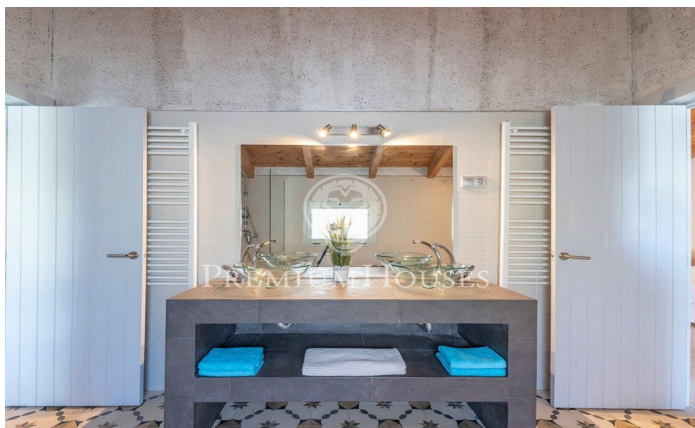

Contact us for more information or to arrange a viewing

Tel: +34 93 809 72 40

sitges@premiumhouses.com

www.premiumhouses.es