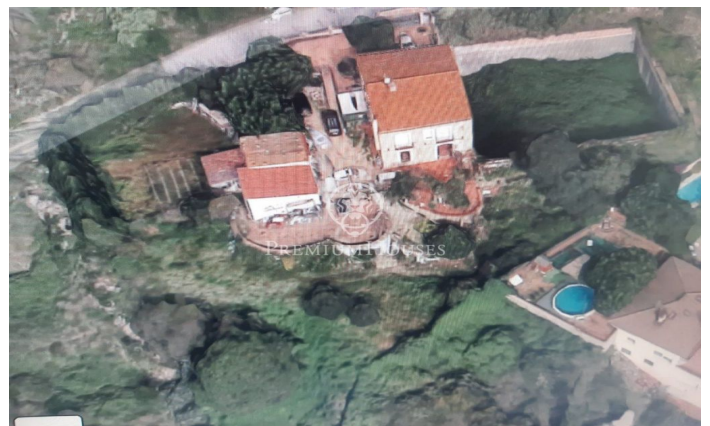

Contact us for more information or to arrange a viewing

Tel: +34 93 798 88 99

info@premiumhouses.com

www.premiumhouses.es