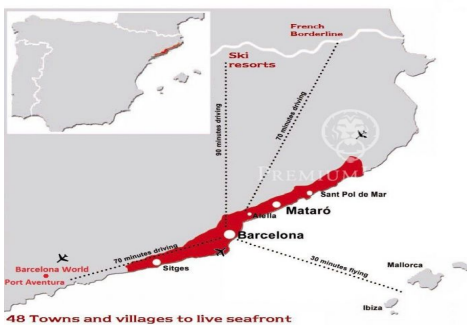

Barcelona Coast, the best place to live
Over 2,500 hours of sun per year

Contact us for more information or to arrange a viewing

Tel: +34 93 798 88 99

info@premiumhouses.com

www.premiumhouses.es