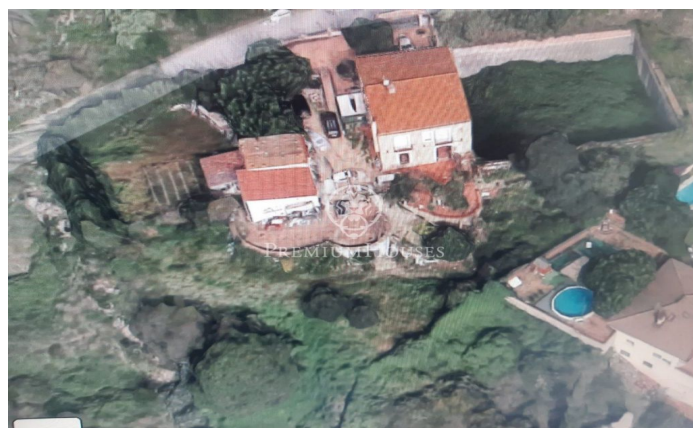

Contact us for more information or to arrange a viewing

Tel: +34 93 798 88 99

info@premiumhouses.com

www.premiumhouses.es