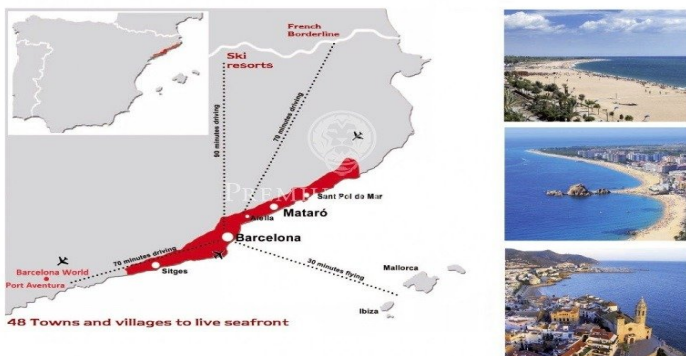

Barcelona Coast, the best place to live
Over 2,500 hours of sun per year