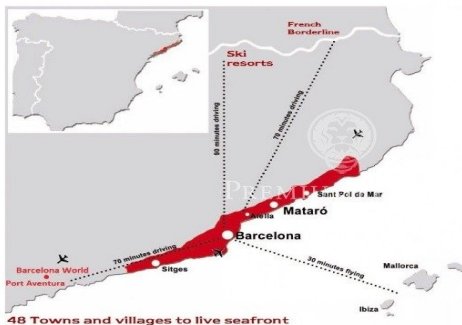

Barcelona Coast, the best place to live
Over 2,500 hours of sun per year