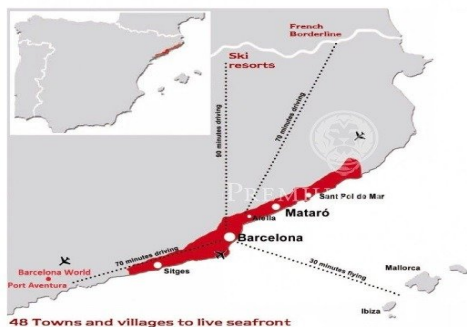

Barcelona Coast, the best place to live
Over 2,500 hours of sun per year