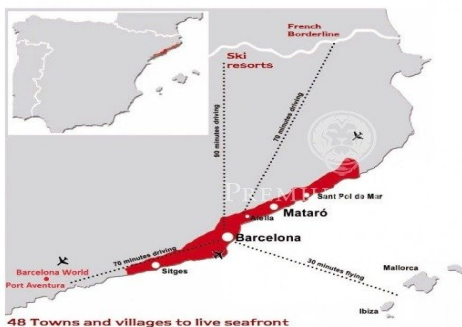

Barcelona Coast, the best place to live
Over 2,500 hours of sun per year