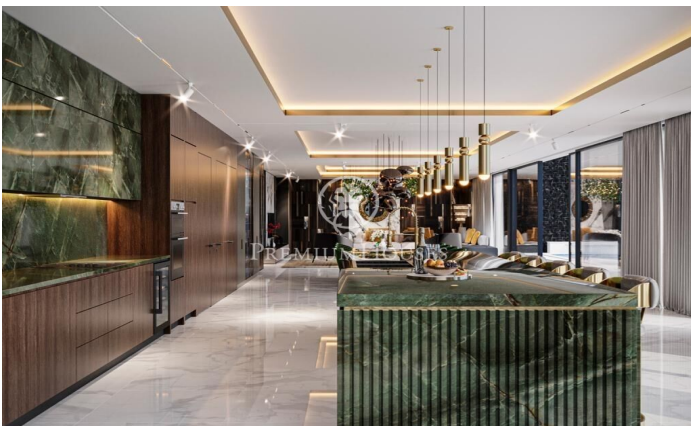

Contact us for more information or to arrange a viewing

Tel: +34 93 200 30 79

info@premiumhouses.com

www.premiumhouses.es