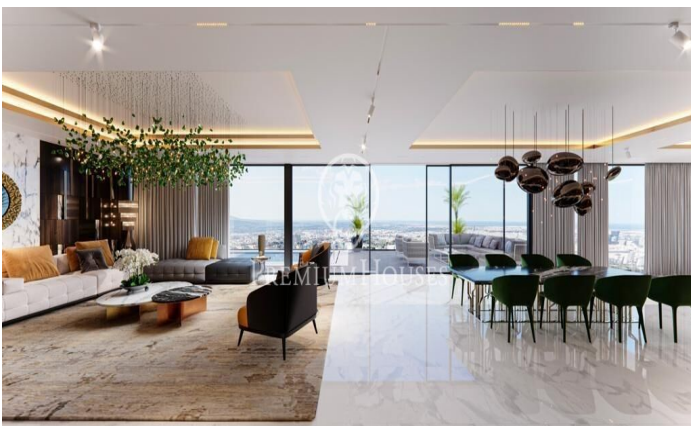

Contact us for more information or to arrange a viewing

Tel: +34 93 200 30 79

info@premiumhouses.com

www.premiumhouses.es