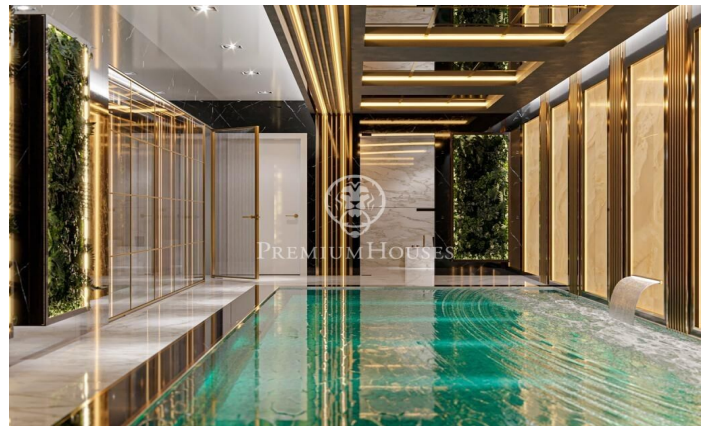

Contact us for more information or to arrange a viewing

Tel: +34 93 200 30 79

info@premiumhouses.com

www.premiumhouses.es