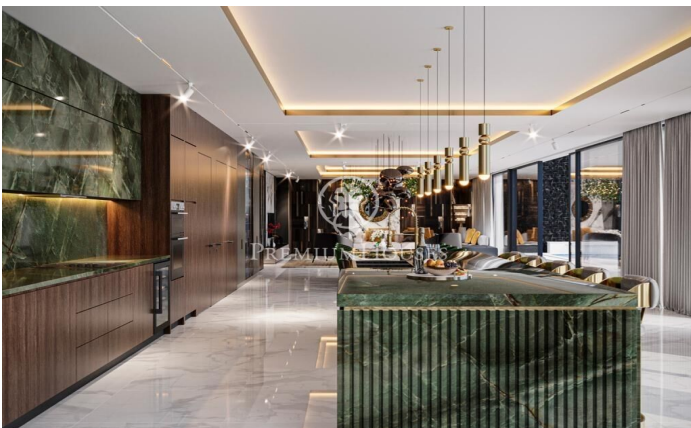

Contact us for more information or to arrange a viewing

Tel: +34 93 200 30 79

info@premiumhouses.com

www.premiumhouses.es