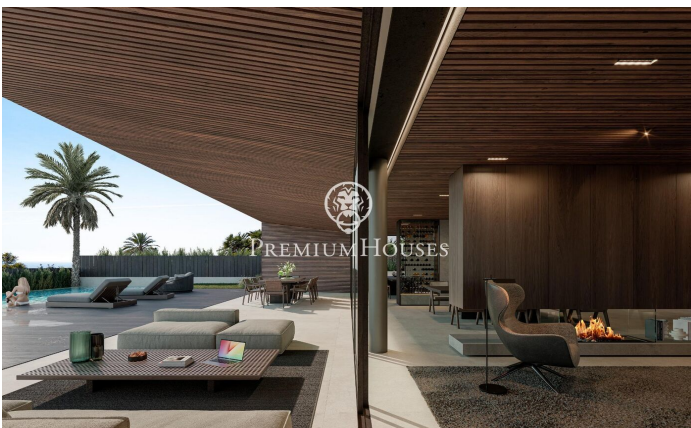

Barcelona Coast, the best place to live
Over 2,500 hours of sun per year