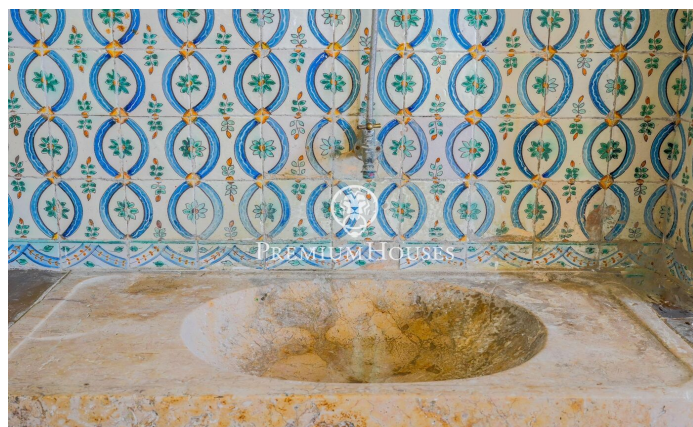

Contact us for more information or to arrange a viewing

Tel: +34 93 798 88 99

info@premiumhouses.com

www.premiumhouses.es