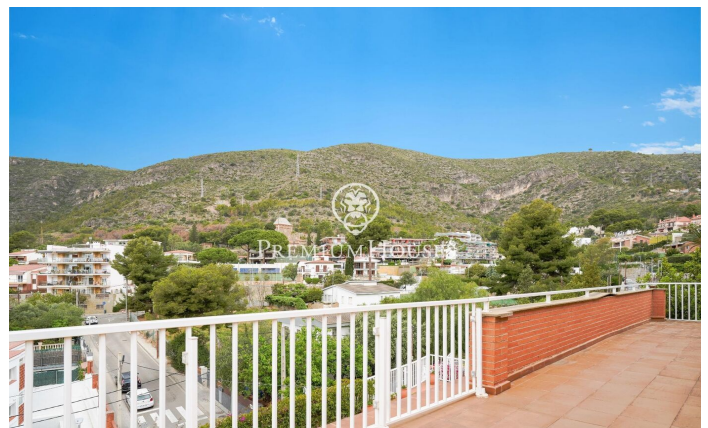

Contact us for more information or to arrange a viewing

Tel: +34 93 809 72 40

sitges@premiumhouses.com

www.premiumhouses.es