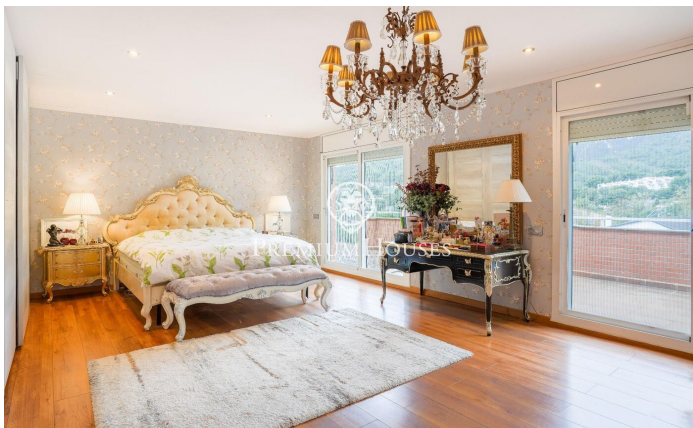

Contact us for more information or to arrange a viewing

Tel: +34 93 809 72 40

sitges@premiumhouses.com

www.premiumhouses.es