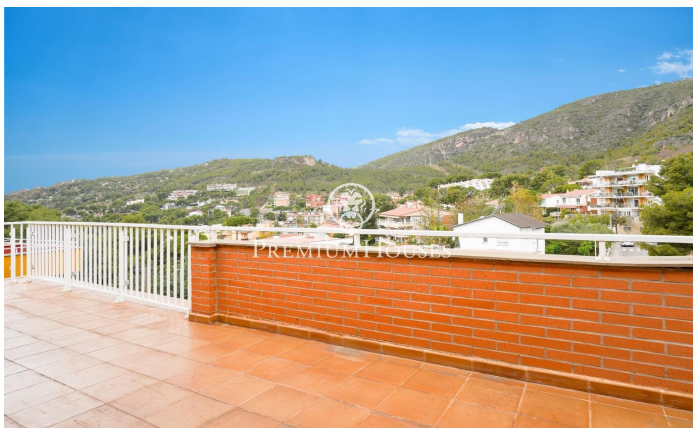

Contact us for more information or to arrange a viewing

Tel: +34 93 809 72 40

sitges@premiumhouses.com

www.premiumhouses.es