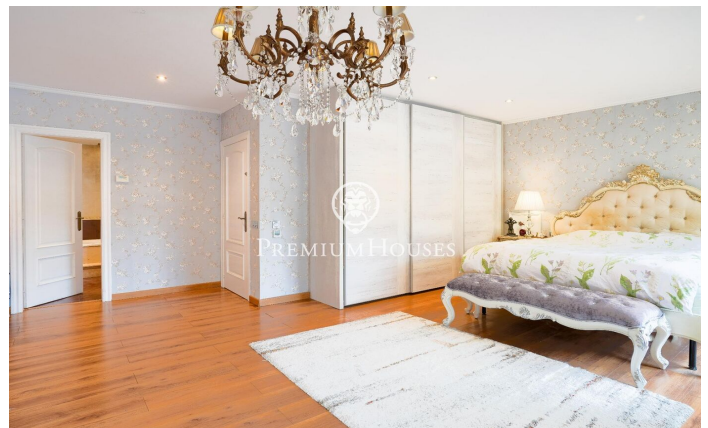

Contact us for more information or to arrange a viewing

Tel: +34 93 809 72 40

sitges@premiumhouses.com

www.premiumhouses.es