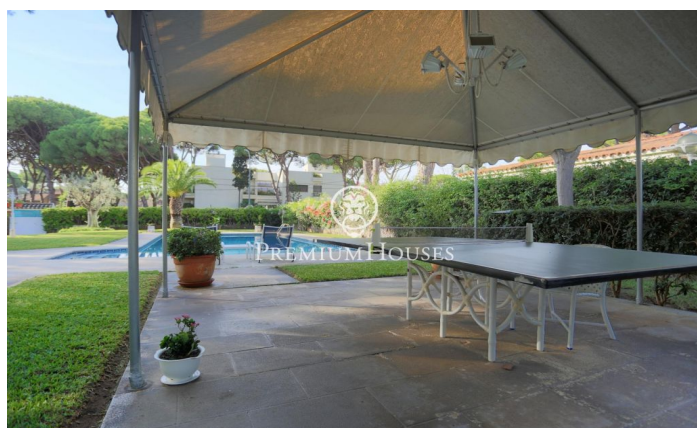

Contact us for more information or to arrange a viewing

Tel: +34 93 809 72 40

sitges@premiumhouses.com

www.premiumhouses.es