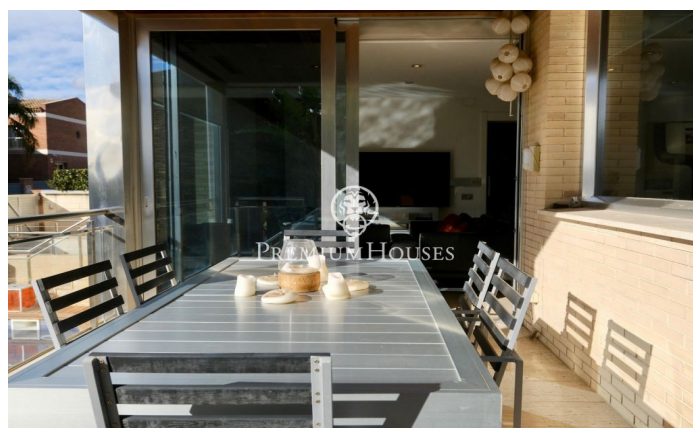

Contact us for more information or to arrange a viewing

Tel: +34 93 540 22 22

info@premiumhouses.com

www.premiumhouses.es