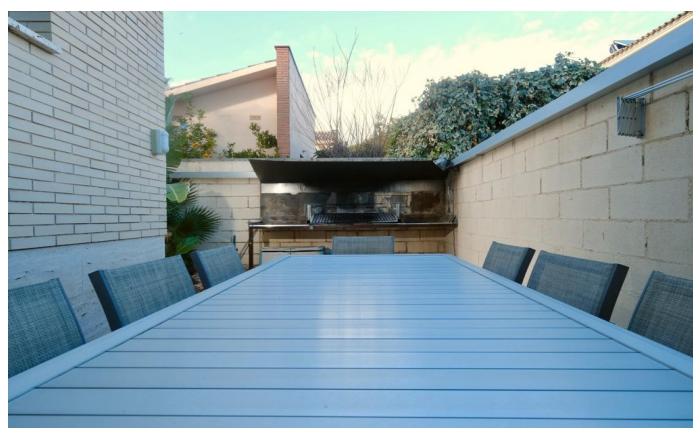

Contact us for more information or to arrange a viewing

Tel: +34 93 540 22 22

info@premiumhouses.com

www.premiumhouses.es