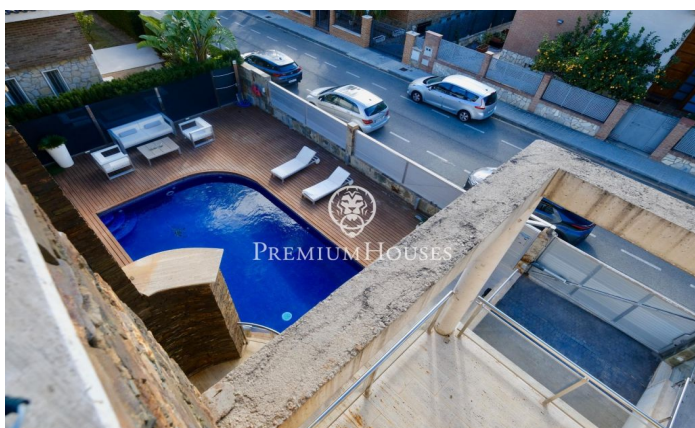

Contact us for more information or to arrange a viewing

Tel: +34 93 540 22 22

info@premiumhouses.com

www.premiumhouses.es