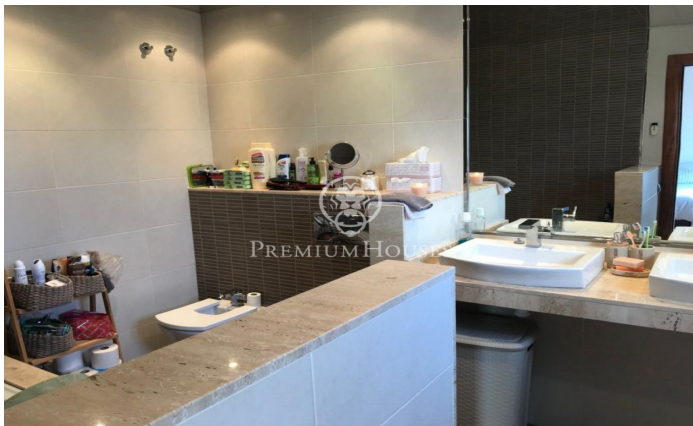

Contact us for more information or to arrange a viewing

Tel: +34 93 540 22 22

info@premiumhouses.com

www.premiumhouses.es