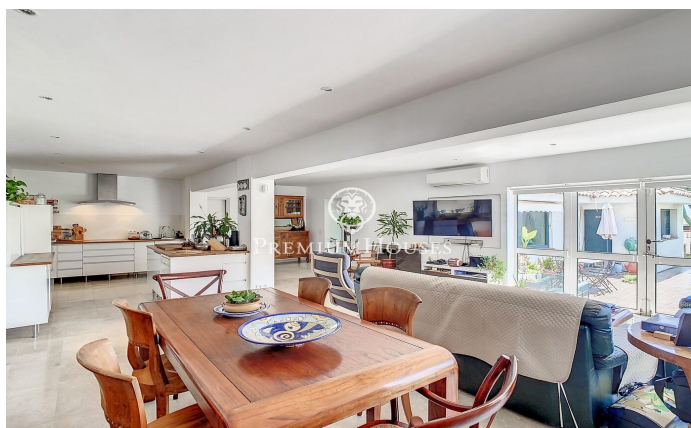

Contact us for more information or to arrange a viewing

Tel: +34 93 798 88 99

info@premiumhouses.com

www.premiumhouses.es