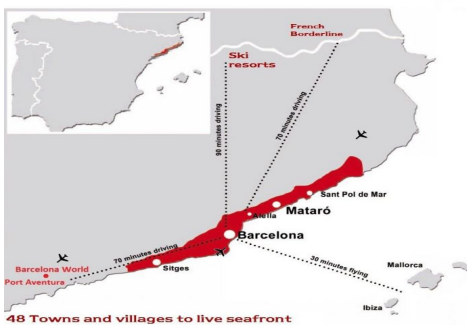

Barcelona Coast, the best place to live
Over 2,500 hours of sun per year