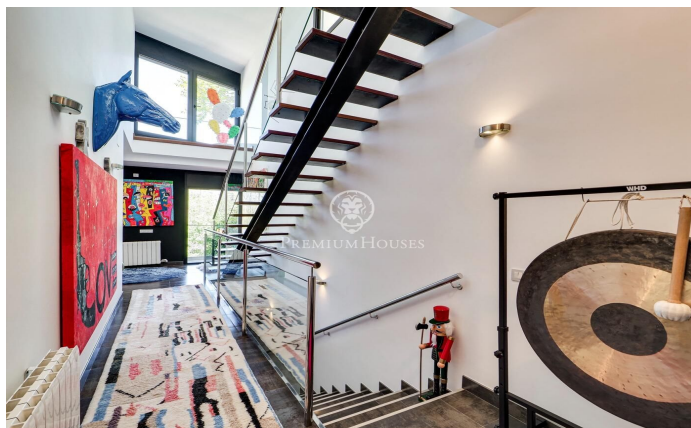

Contact us for more information or to arrange a viewing

Tel: +34 93 200 30 79

info@premiumhouses.com

www.premiumhouses.es