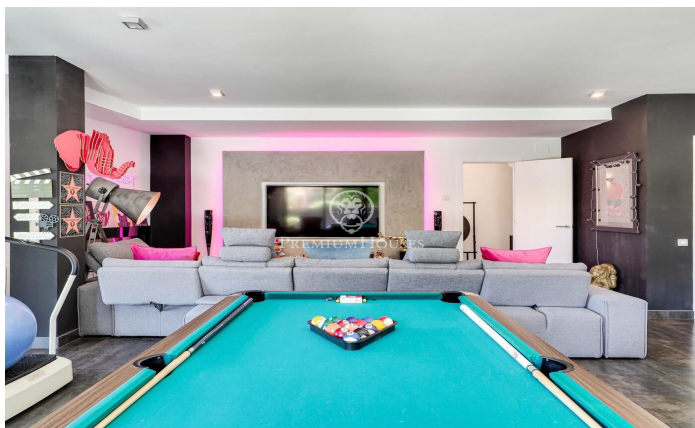

Contact us for more information or to arrange a viewing

Tel: +34 93 200 30 79

info@premiumhouses.com

www.premiumhouses.es