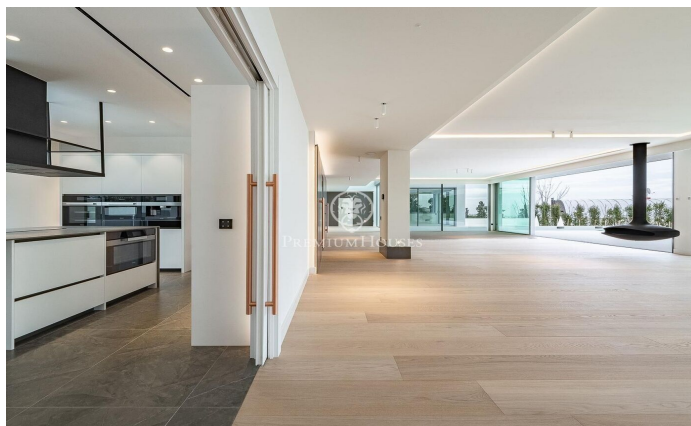

Contact us for more information or to arrange a viewing

Tel: +34 93 200 30 79

info@premiumhouses.com

www.premiumhouses.es