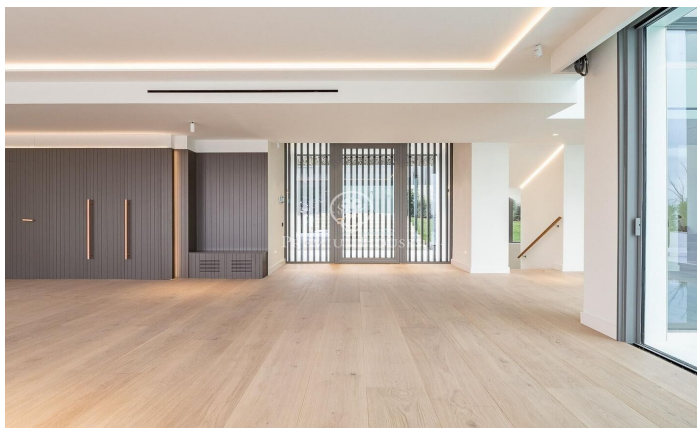

Contact us for more information or to arrange a viewing

Tel: +34 93 200 30 79

info@premiumhouses.com

www.premiumhouses.es