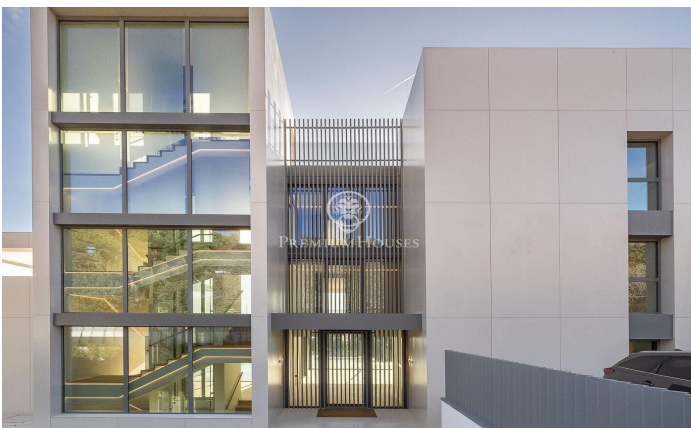

### Pedralbes / Barcelona Ciudad

In one of the most exclusive and residential areas of Pedralbes neighbourhood, we find this newly built luxury villa. With just over 1,200 m<sup>2</sup> built, this house enjoys the best views of the entire city of Barcelona, surrounded by gardens and green areas in its more than 2,000 m<sup>2</sup> of plot. Inside, luxury and design breathe harmoniously in all the rooms, with the highest quality materials in flooring, cladding and installations. Underfloor heating by means of aerothermal heating, alarm system with state-of-the-art video recording, glass lift, wardrobes in bedrooms with interior lighting, are just a sample of the detail in the construction that has been used. The house is distributed in 5 spacious suites with bathroom, dressing room and exit to the outside, and a master room on the top floor of 150 m<sup>2</sup>. Spacious and luminous independent kitchen equipped with all the latest appliances, with pantry and laundry area. Majestic living-dining room with floating fireplace and panoramic views over the city. Wellness area, sauna and glazed swimming pool with underwater lighting of 16 m X 4 m with 4 m X 4 m beach, indoor-outdoor. Fully equipped basement service area, garage to comfortably house up to six vehicles and fully landscaped plot with various species of trees and plants.