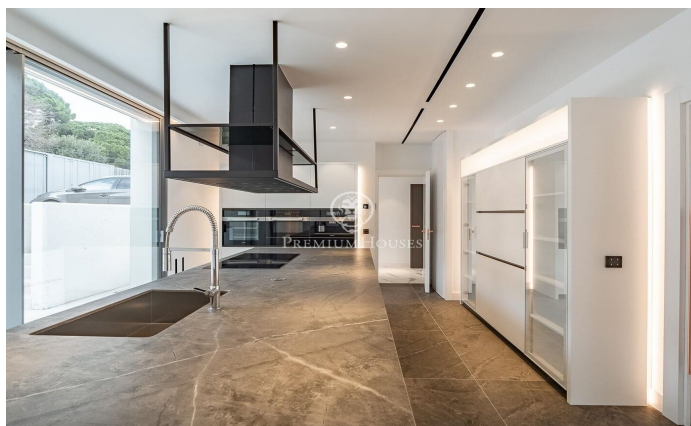

Contact us for more information or to arrange a viewing

Tel: +34 93 200 30 79

info@premiumhouses.com

www.premiumhouses.es