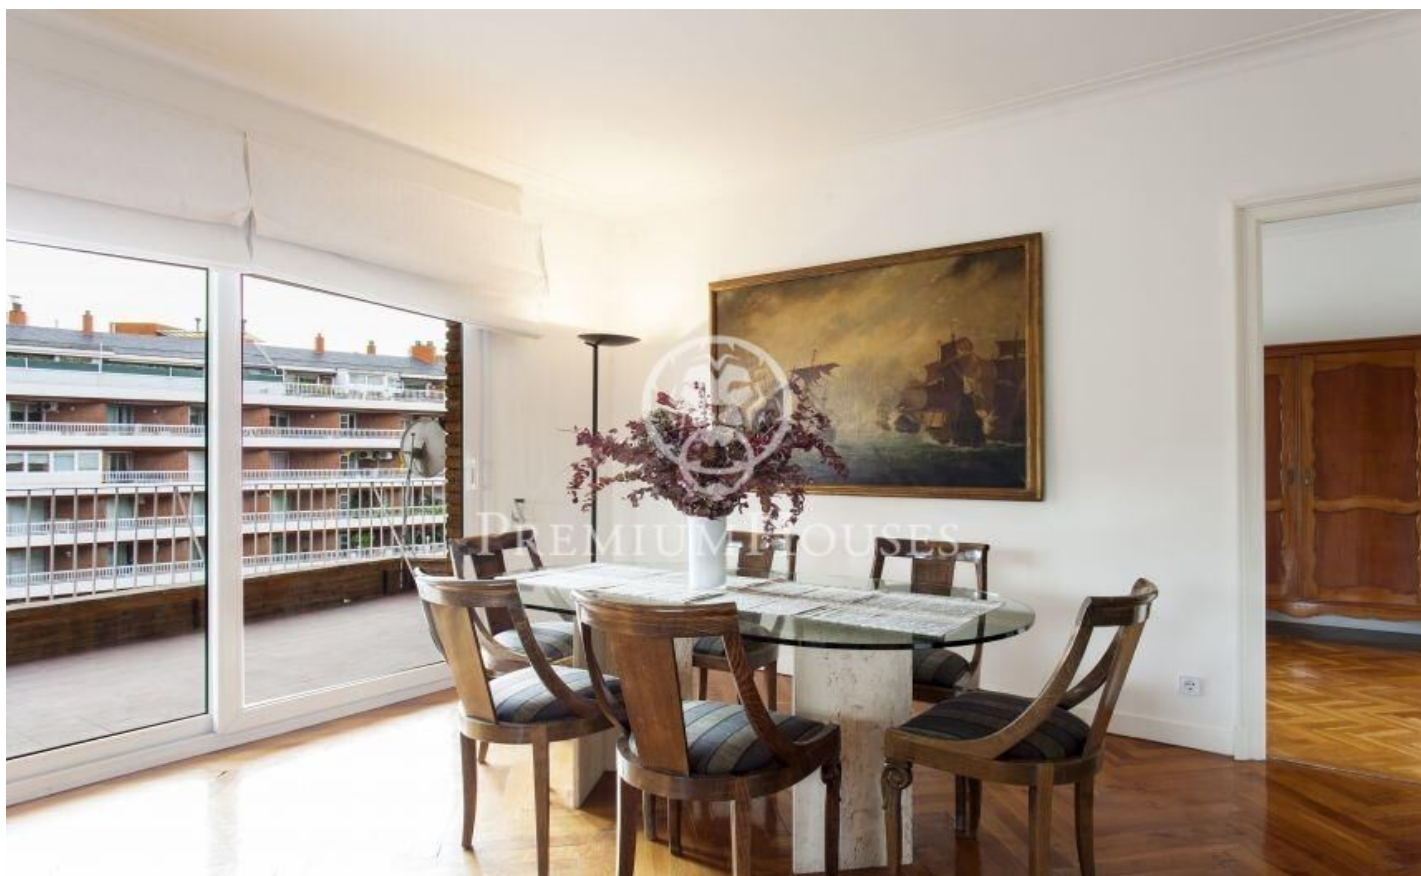

Magnificent flat for sale in Sant Gervasi

Ref: P-016320

El Putxet i Farró / Barcelona Ciudad

Elegant, spacious and bright stately property with spectacular terrace overlooking the area of Putxet and Sant Gervasi with three winds orientation. The property has 231 m² constructed area and is distributed in 5 double bedrooms, one of them en suite and 3 bathrooms. The night area provides pleasant views of green areas directly towards the emblematic Casa Bertran, a 19th century neoclassical estate that offers an oasis of peace in the middle of the city. The location of this property allows direct access to all kinds of services. Playgrounds, gardens, hospitals and shops. It also has an excellent and convenient BSM car park in front. Excellent public transport links in the area, with bus and FGC stations just a few steps away. The building offers concierge service. This flat perfectly combines spaciousness, brightness and exceptional views, in an ideal environment for those who appreciate comfort and quality of life in Barcelona.