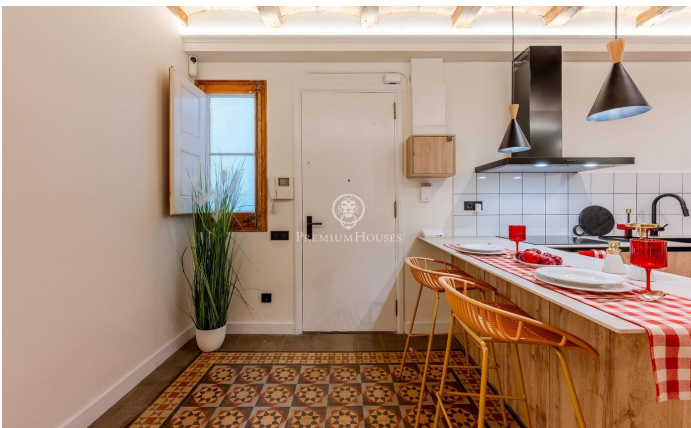

Contact us for more information or to arrange a viewing

Tel: +34 93 200 30 79

info@premiumhouses.com

www.premiumhouses.es