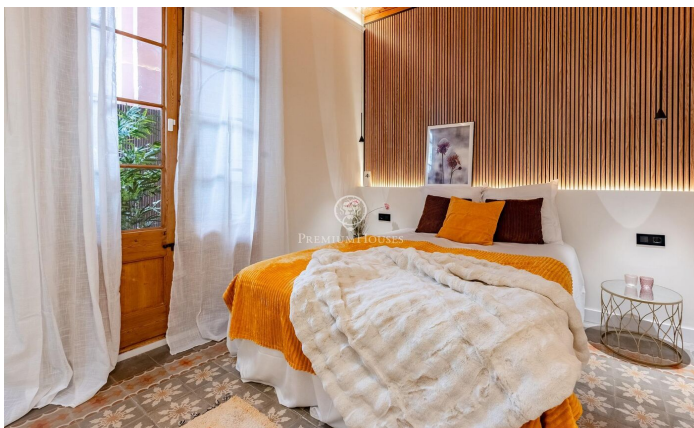

Contact us for more information or to arrange a viewing

Tel: +34 93 200 30 79

info@premiumhouses.com

www.premiumhouses.es