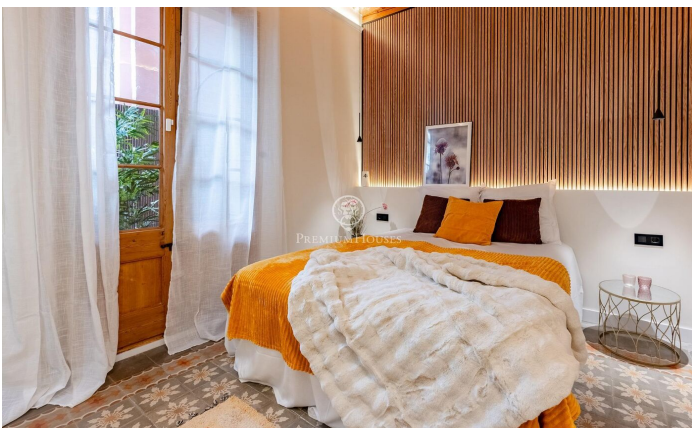

Contact us for more information or to arrange a viewing

Tel: +34 93 200 30 79

info@premiumhouses.com

www.premiumhouses.es