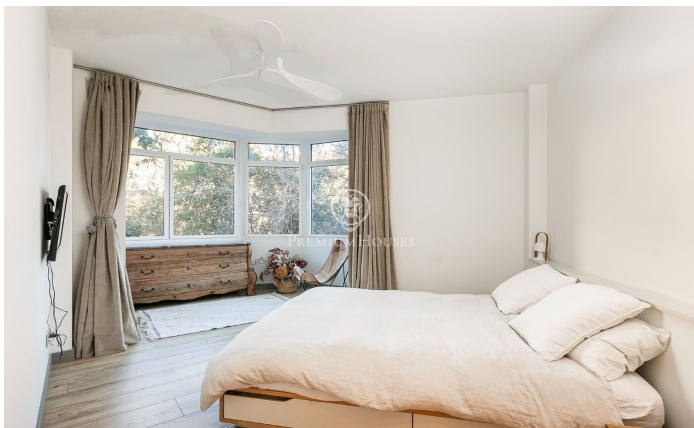

Contact us for more information or to arrange a viewing

Tel: +34 93 200 30 79

info@premiumhouses.com

www.premiumhouses.es