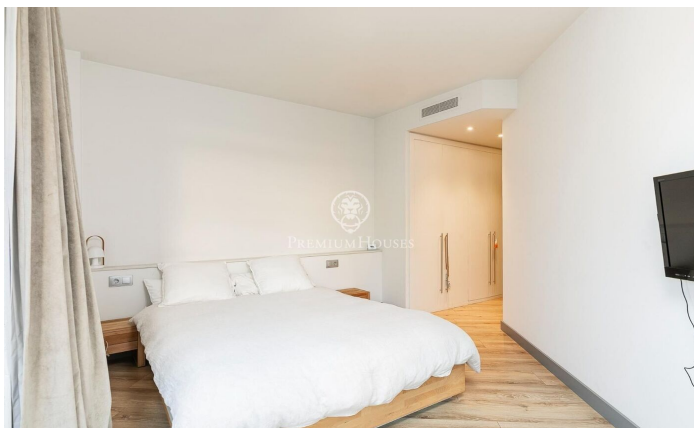

Contact us for more information or to arrange a viewing

Tel: +34 93 200 30 79

info@premiumhouses.com

www.premiumhouses.es