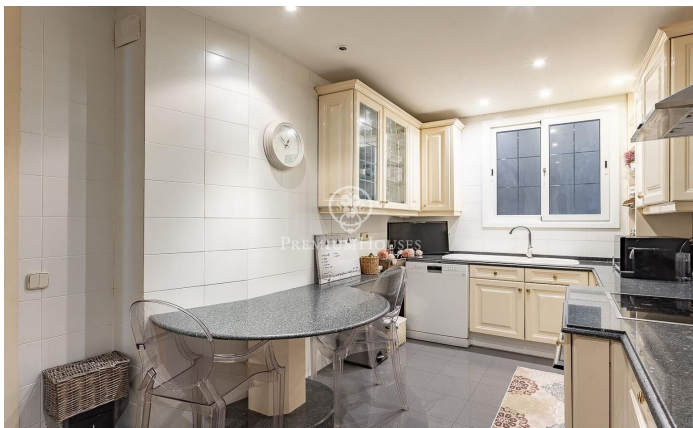

Contact us for more information or to arrange a viewing

Tel: +34 93 200 30 79

info@premiumhouses.com

www.premiumhouses.es