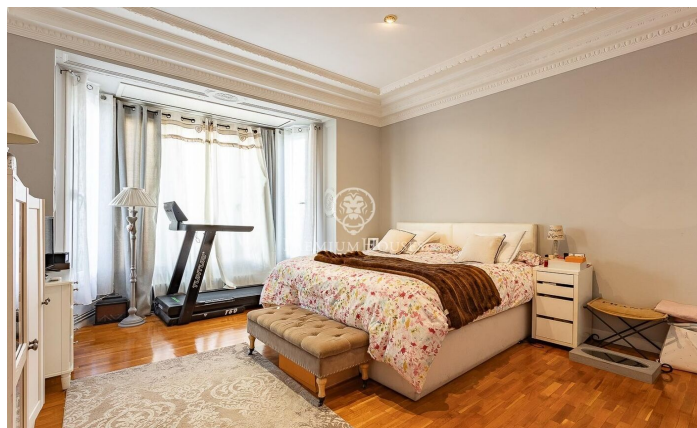

Contact us for more information or to arrange a viewing

Tel: +34 93 200 30 79

info@premiumhouses.com

www.premiumhouses.es