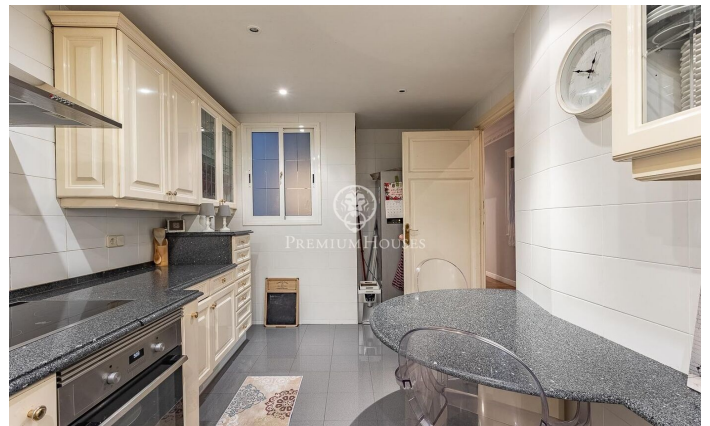

Contact us for more information or to arrange a viewing

Tel: +34 93 200 30 79

info@premiumhouses.com

www.premiumhouses.es