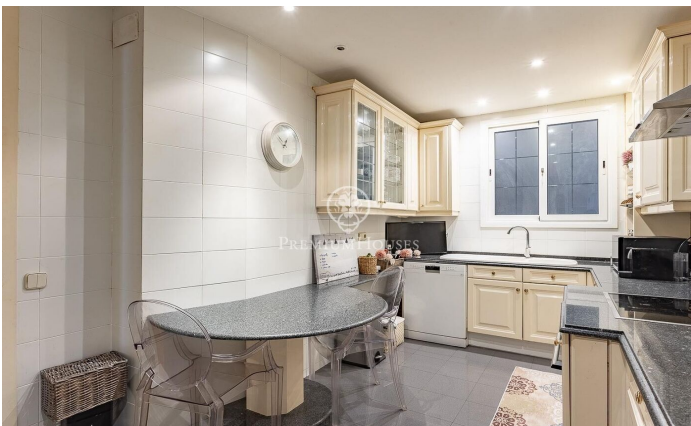

Contact us for more information or to arrange a viewing

Tel: +34 93 200 30 79

info@premiumhouses.com

www.premiumhouses.es