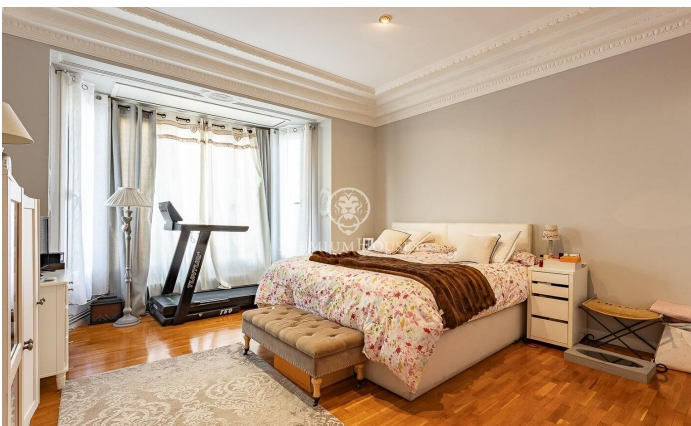

Contact us for more information or to arrange a viewing

Tel: +34 93 200 30 79

info@premiumhouses.com

www.premiumhouses.es