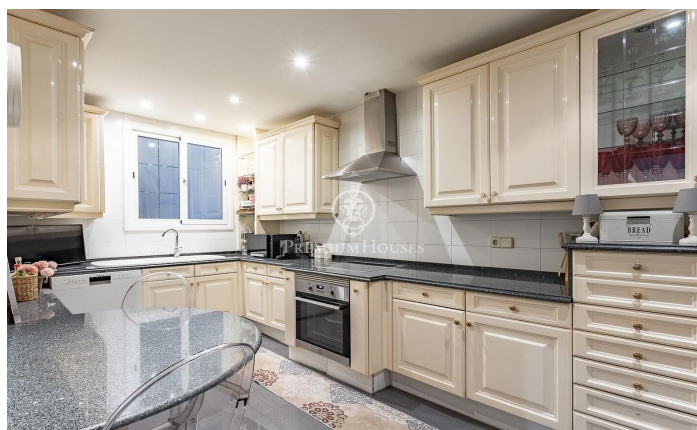

Contact us for more information or to arrange a viewing

Tel: +34 93 200 30 79

info@premiumhouses.com

www.premiumhouses.es