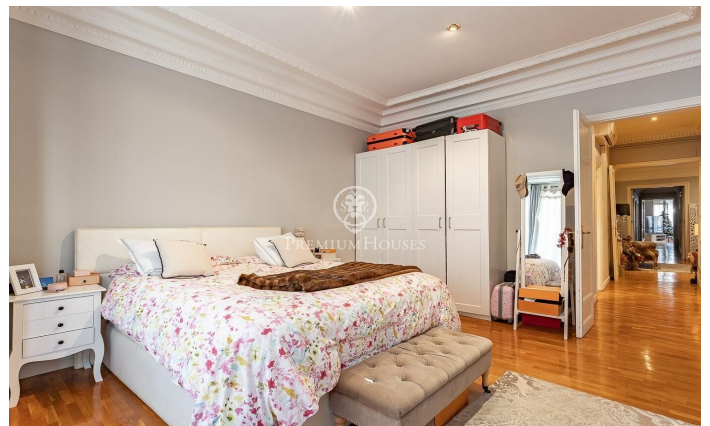

Contact us for more information or to arrange a viewing

Tel: +34 93 200 30 79

info@premiumhouses.com

www.premiumhouses.es