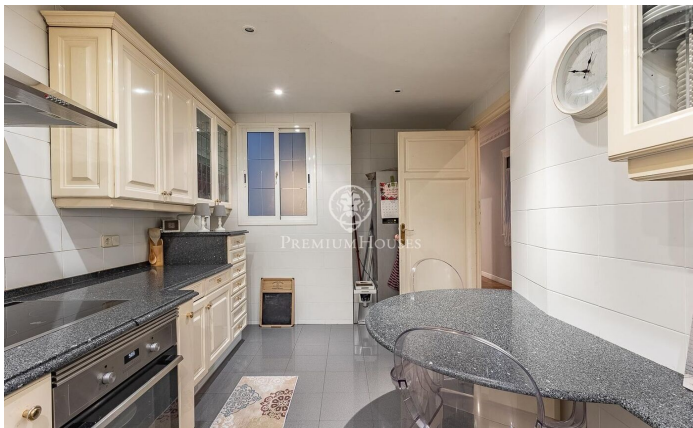

Contact us for more information or to arrange a viewing

Tel: +34 93 200 30 79

info@premiumhouses.com

www.premiumhouses.es