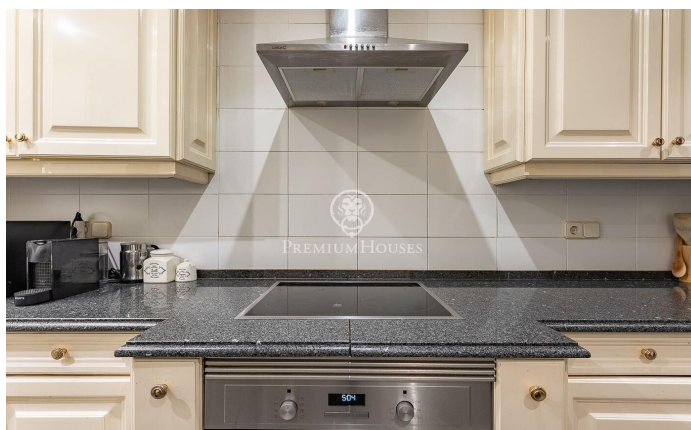

Contact us for more information or to arrange a viewing

Tel: +34 93 200 30 79

info@premiumhouses.com

www.premiumhouses.es