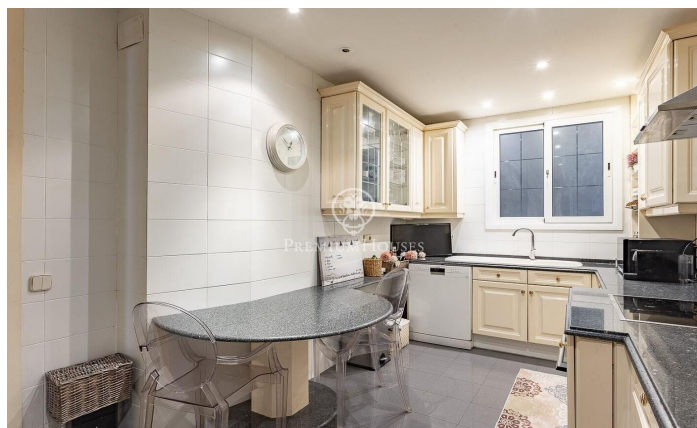

Contact us for more information or to arrange a viewing

Tel: +34 93 200 30 79

info@premiumhouses.com

www.premiumhouses.es