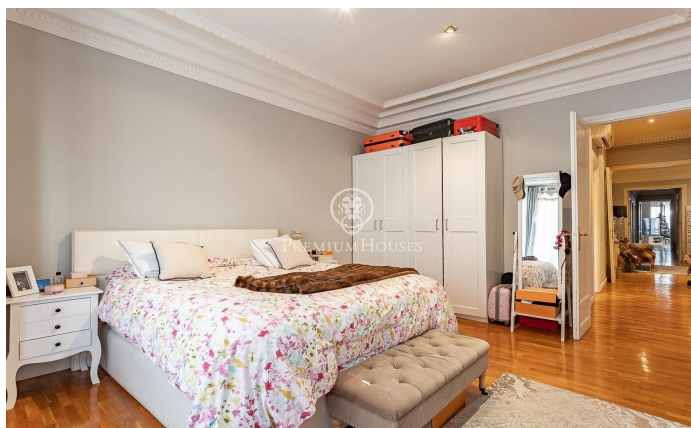

Contact us for more information or to arrange a viewing

Tel: +34 93 200 30 79

info@premiumhouses.com

www.premiumhouses.es