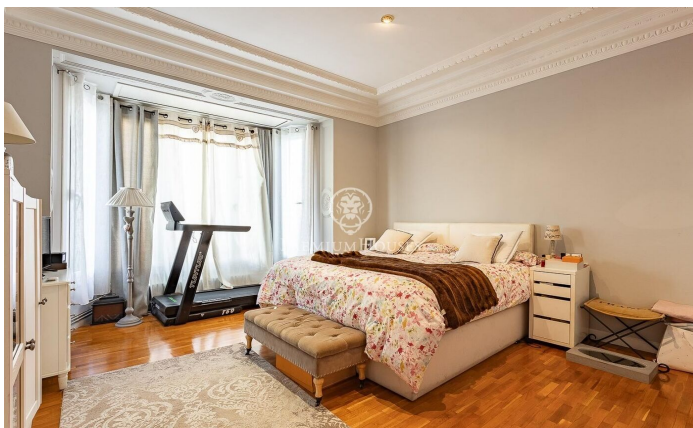

Contact us for more information or to arrange a viewing

Tel: +34 93 200 30 79

info@premiumhouses.com

www.premiumhouses.es