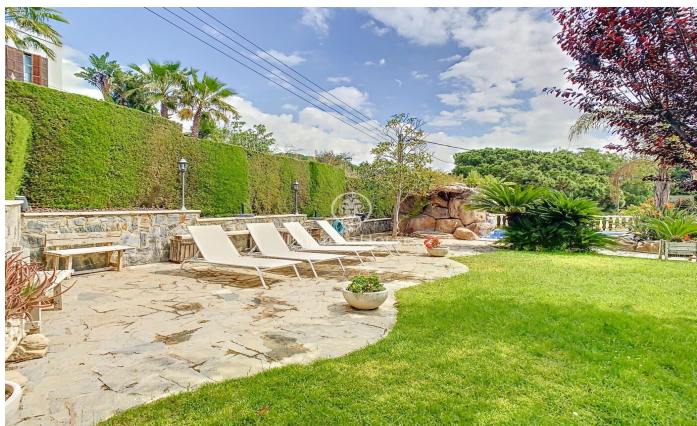

Contact us for more information or to arrange a viewing

Tel: +34 93 798 88 99

info@premiumhouses.com

www.premiumhouses.es