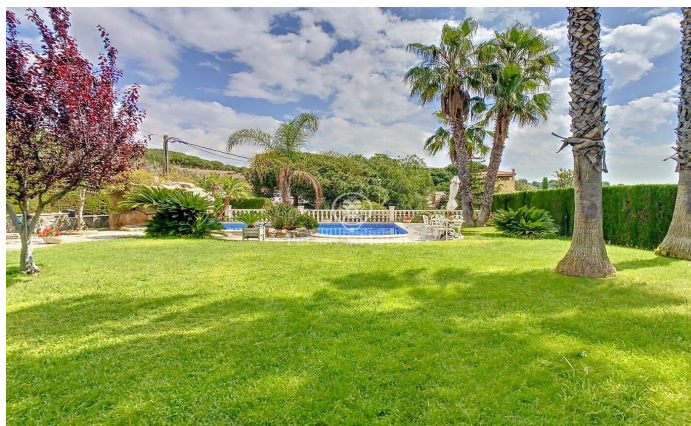

Contact us for more information or to arrange a viewing

Tel: +34 93 798 88 99

info@premiumhouses.com

www.premiumhouses.es