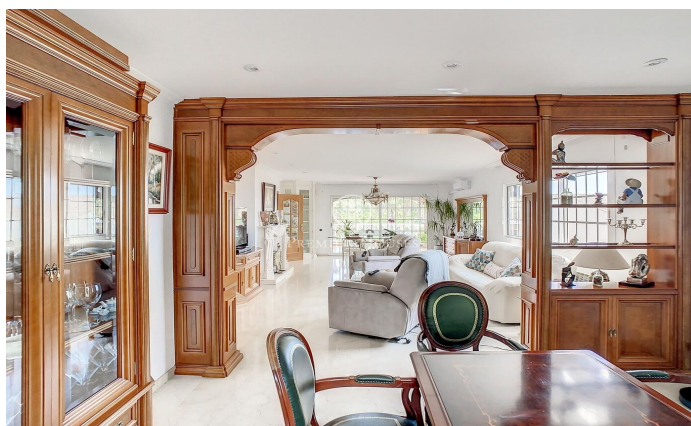

Contact us for more information or to arrange a viewing

Tel: +34 93 798 88 99

info@premiumhouses.com

www.premiumhouses.es