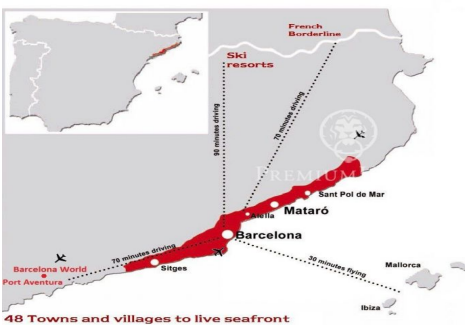

Barcelona Coast, the best place to live
Over 2,500 hours of sun per year