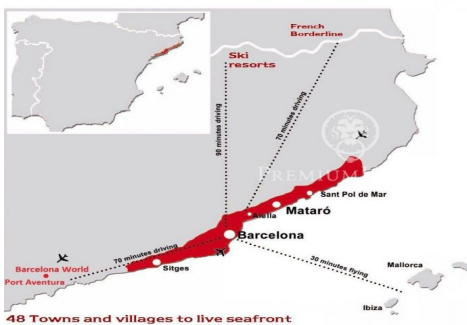

Barcelona Coast, the best place to live
Over 2,500 hours of sun per year