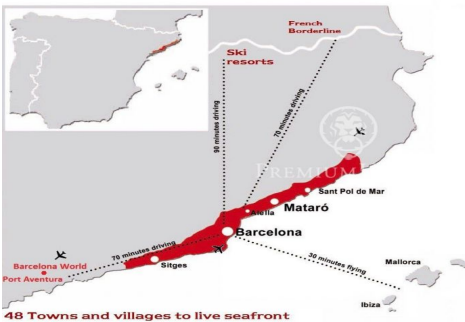

Barcelona Coast, the best place to live
Over 2,500 hours of sun per year