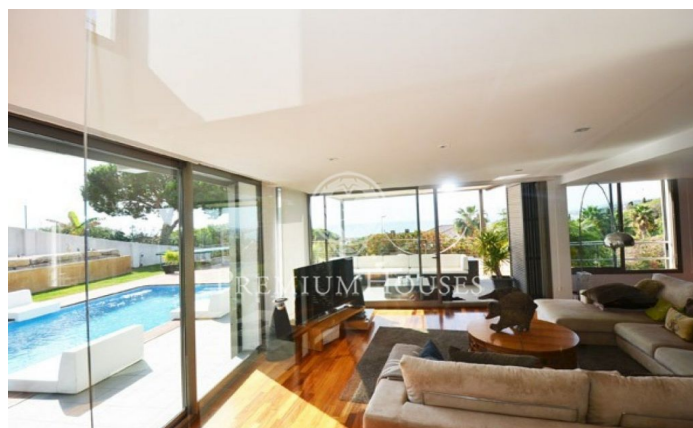

Contact us for more information or to arrange a viewing

Tel: +34 93 798 88 99

info@premiumhouses.com

www.premiumhouses.es