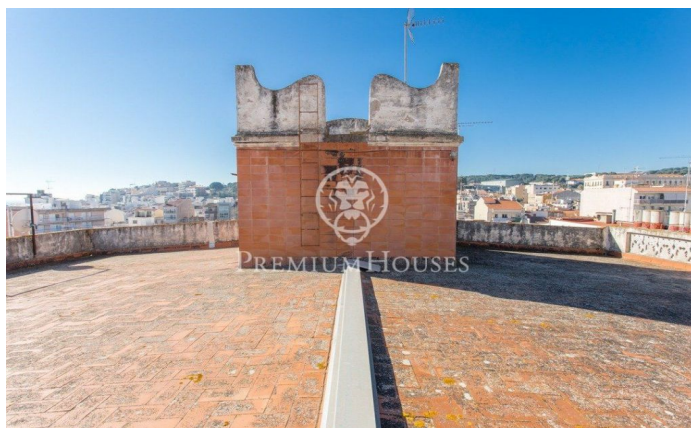

Contact us for more information or to arrange a viewing

Tel: +34 93 798 88 99

info@premiumhouses.com

www.premiumhouses.es