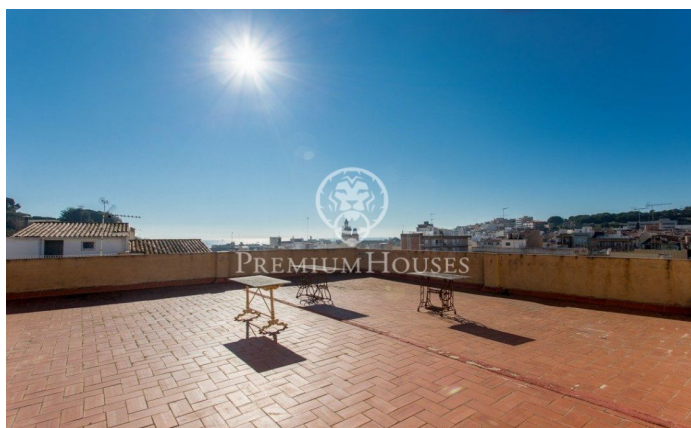

Contact us for more information or to arrange a viewing

Tel: +34 93 798 88 99

info@premiumhouses.com

www.premiumhouses.es