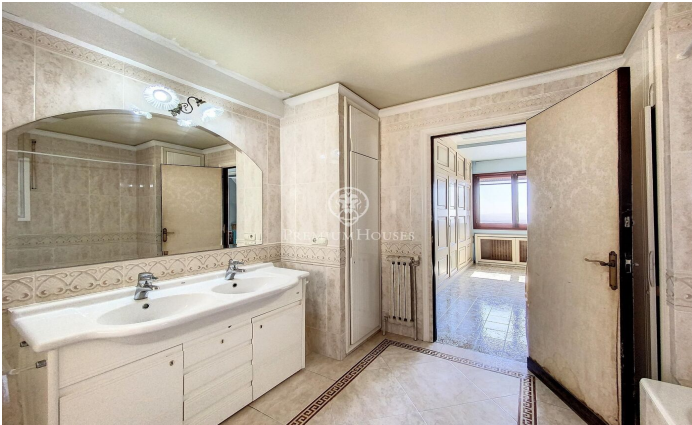

Contact us for more information or to arrange a viewing

Tel: +34 93 798 88 99

info@premiumhouses.com

www.premiumhouses.es