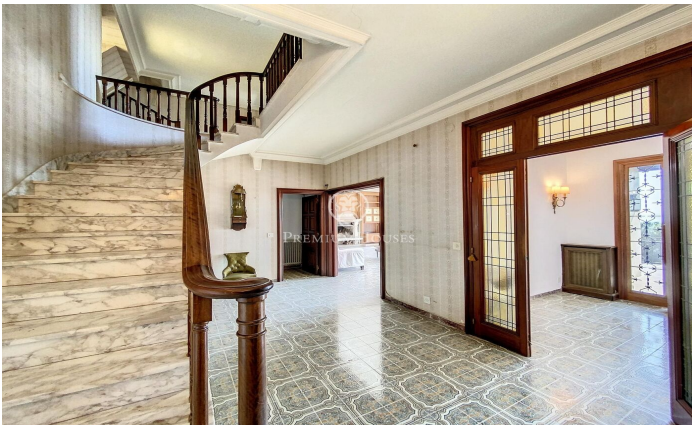

Contact us for more information or to arrange a viewing

Tel: +34 93 798 88 99

info@premiumhouses.com

www.premiumhouses.es