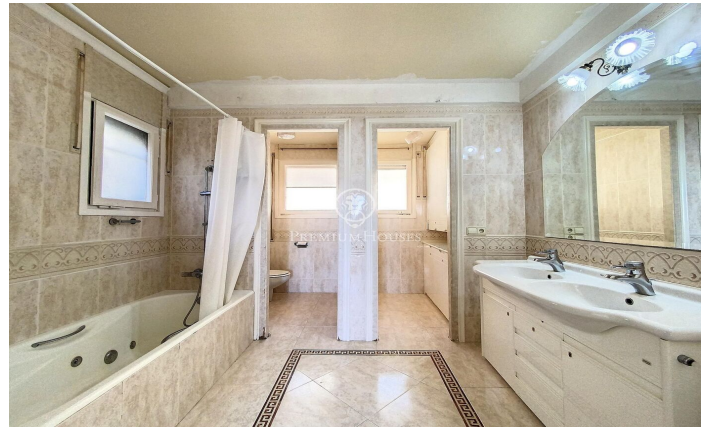

Contact us for more information or to arrange a viewing

Tel: +34 93 798 88 99

info@premiumhouses.com

www.premiumhouses.es