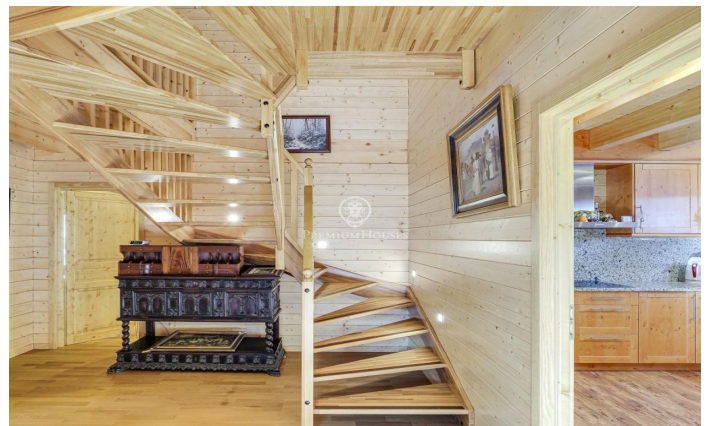

Contact us for more information or to arrange a viewing

Tel: +34 93 798 88 99

info@premiumhouses.com

www.premiumhouses.es