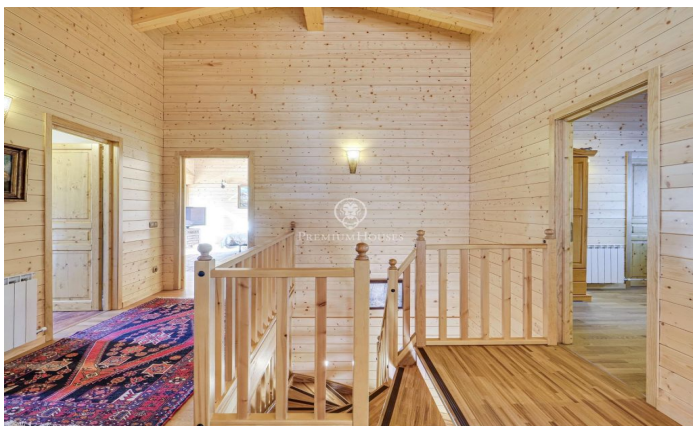

Contact us for more information or to arrange a viewing

Tel: +34 93 798 88 99

info@premiumhouses.com

www.premiumhouses.es