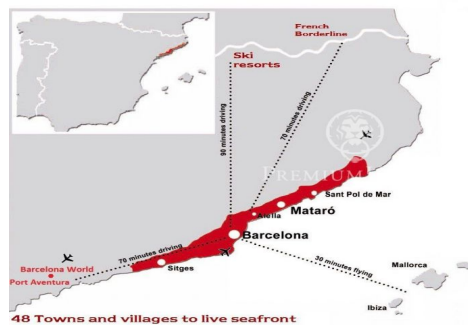

Barcelona Coast, the best place to live
Over 2,500 hours of sun per year