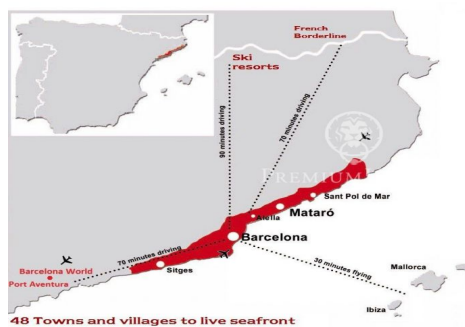

Barcelona Coast, the best place to live
Over 2,500 hours of sun per year

48 Towns and villages to live seafont