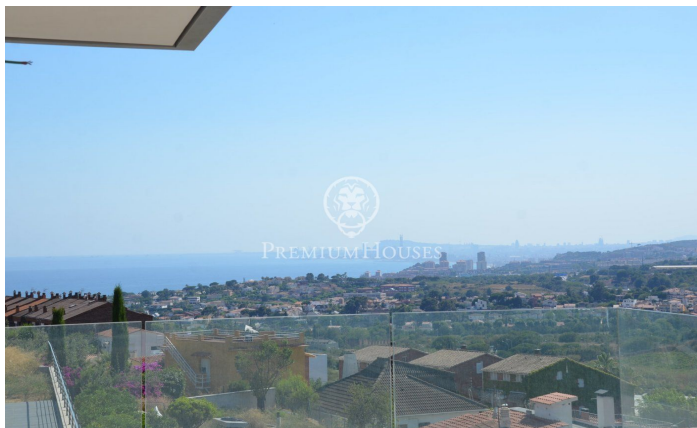

PREMIUMHOUSES
Excellence in Real Estate

Avda. Maresme, 143 Mataró
Tel: +34 93 798 88 99